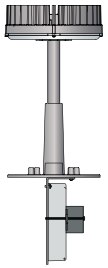

AP24 LED SERIES LUMINAIRE

AP24
LED

Engine Only Performance (bold indicates ordering code)