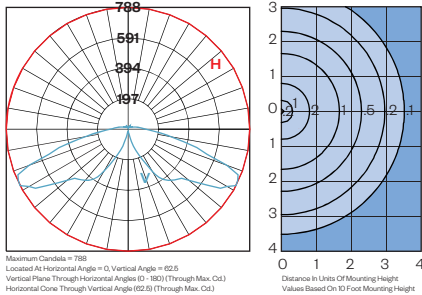

DLC applies to the Light Engine only.

*These models are not DLC listed.

Photometry

AP24-PC-CL-AVI2-700M-SY-27