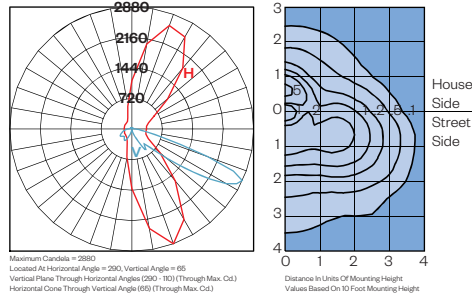

# AP24 LED SERIES LUMINAIRE

AP24  
LED

Engine Only Performance (bold indicates ordering code)

LED System	Driver Output	System Watts	Light Distribution	CCT	Engine Only Lumens	Engine Only LPW	DLC Globe Lumens	DLC Globes LPW
AVI2	500M (500mA)	27W	SY (Symmetric)	27 (2,700K)	3,030 lm	112	2,270 lm	84
				30 (3,000K)	3,120 lm	116	2,880 lm	107
				40 (4,000K)	3,420 lm	126	3,150 lm	117
				27 (2,700K)	2,910 lm	108	2,200 lm	81
				30 (3,000K)	3,000 lm	111	2,770 lm	103
				40 (4,000K)	3,140 lm	116	2,900 lm	107
			AS (Asymmetric)	27 (2,700K)	2,980 lm	110	2,440 lm	82
				30 (3,000K)	3,060 lm	113	2,830 lm	105
				40 (4,000K)	3,220 lm	119	2,980 lm	110
				27 (2,700K)	4,120 lm	109	3,100 lm	81
				30 (3,000K)	4,240 lm	112	3,870 lm	103
				40 (4,000K)	4,640 lm	123	4,240 lm	112
	SO (Street Optic)	27 (2,700K)	3,790 lm	100	2,990 lm	60		
		30 (3,000K)	3,900 lm	103	3,610 lm	96		
		40 (4,000K)	4,090 lm	108	3,780 lm	100		
		27 (2,700K)	4,010 lm	106	3,290 lm	86		
		30 (3,000K)	4,130 lm	109	3,820 lm	101		
		40 (4,000K)	4,330 lm	115	4,010 lm	106		
	700M (700mA)	38W	SY	27 (2,700K)	6,110 lm	90	*	*
				30 (3,000K)	7,260 lm	107	6,720 lm	99
				40 (4,000K)	7,530 lm	111	6,970 lm	103
				27 (2,700K)	5,690 lm	84	*	*
				30 (3,000K)	6,990 lm	103	6,470 lm	96
				40 (4,000K)	7,320 lm	108	6,770 lm	100
AS			27 (2,700K)	5,820 lm	86	*	*	
			30 (3,000K)	7,140 lm	106	6,610 lm	98	
			40 (4,000K)	7,500 lm	111	6,940 lm	103	
			SO	27 (2,700K)	6,110 lm	90	*	*
				30 (3,000K)	7,260 lm	107	6,720 lm	99
				40 (4,000K)	7,530 lm	111	6,970 lm	103
27 (2,700K)	5,690 lm	84		*	*			
30 (3,000K)	6,990 lm	103		6,470 lm	96			
40 (4,000K)	7,320 lm	108		6,770 lm	100			

## Photometry

AP24-PC-CL-AVI2-700M-SY-27

AAP24-PC-CL-AVI2-700MA-SO-27

AP24-PC-CL-AVI2-700M-AS-27