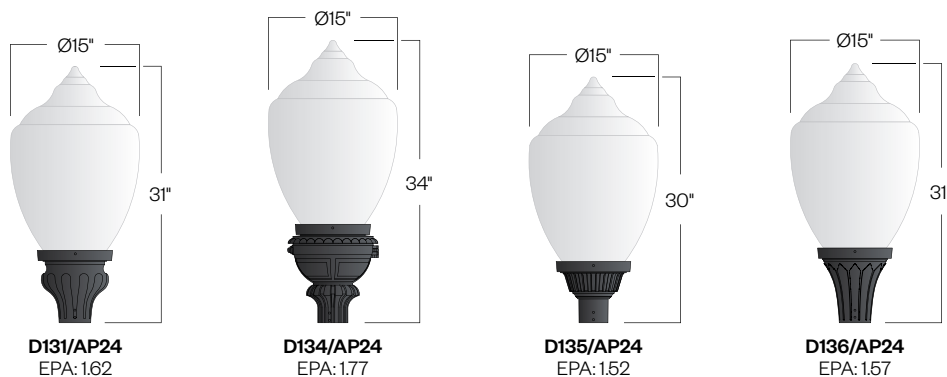

Electrostatic sensitive device.
observe precautions for handling

5 year limited
warranty
AMERLUX LED