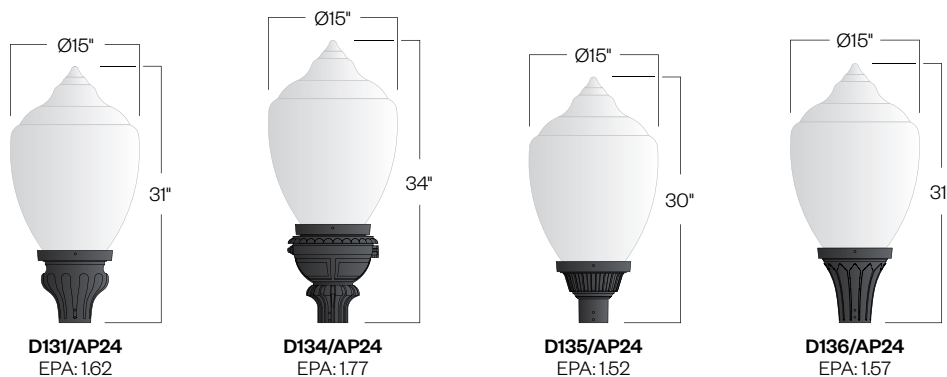

AP24
LED

PROJECT:

LOCATION:

FIXTURE TYPE:

NOTES:

5 year limited
warranty
AMERLUX LED

AP24 LED SERIES LUMINAIRE

AP24
LED