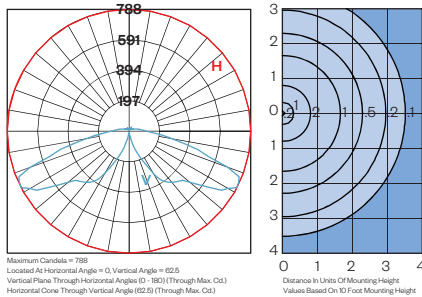

DLC applies to the Light Engine only.

*These models are not DLC listed.

Photometry

AP24-PC-CL-AVI2-700M-SY-27