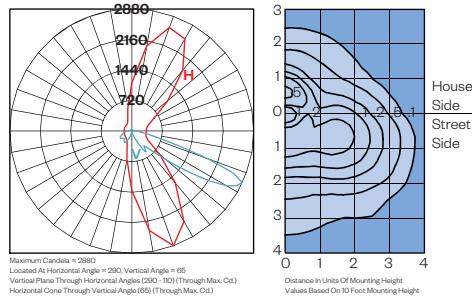

AAP24-PC-CL-AVI2-700MA-SO-27