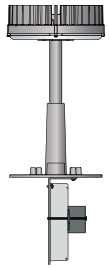

AP24 LED SERIES LUMINAIRE

AP24
LED

Engine Only Performance (bold indicates ordering code)