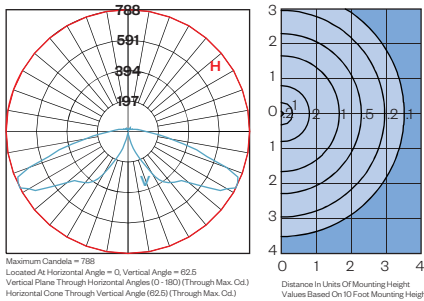

LED Options (**bold** indicates ordering code)

LED System	Driver Output	System Watts	Light Distribution	CCT	Engine Only Lumens	Engine Only LPW	DLC Globe Lumens	DLC Globes LPW
    AVI2	500M (500mA)	27W	SY (Symmetric)	27 (2,700K)	3,030 lm	112	2,270 lm	84
				30 (3,000K)	3,120 lm	116	2,880 lm	107
				40 (4,000K)	3,420 lm	126	3,150 lm	117
			AS (Asymmetric)	27 (2,700K)	2,910 lm	108	2,200 lm	81
				30 (3,000K)	3,000 lm	111	2,770 lm	103
				40 (4,000K)	3,140 lm	116	2,900 lm	107
			SO (Street Optic)	27 (2,700K)	2,980 lm	110	2,440 lm	82
				30 (3,000K)	3,060 lm	113	2,830 lm	105
				40 (4,000K)	3,220 lm	119	2,980 lm	110
	700M (700mA)	38W	SY	27 (2,700K)	4,120 lm	109	3,100 lm	81
				30 (3,000K)	4,240 lm	112	3,870 lm	103
				40 (4,000K)	4,640 lm	123	4,240 lm	112
			AS	27 (2,700K)	3,790 lm	100	2,990 lm	60
				30 (3,000K)	3,900 lm	103	3,610 lm	96
				40 (4,000K)	4,090 lm	108	3,780 lm	100
			SO	27 (2,700K)	4,010 lm	106	3,290 lm	86
				30 (3,000K)	4,130 lm	109	3,820 lm	101
				40 (4,000K)	4,330 lm	115	4,010 lm	106
	1200M (1200mA)	68W	SY	27 (2,700K)	6,110 lm	90	*	*
				30 (3,000K)	7,260 lm	107	6,720 lm	99
				40 (4,000K)	7,530 lm	111	6,970 lm	103
			AS	27 (2,700K)	5,690 lm	84	*	*
				30 (3,000K)	6,990 lm	103	6,470 lm	96
				40 (4,000K)	7,320 lm	108	6,770 lm	100
SO			27 (2,700K)	5,820 lm	86	*	*	
			30 (3,000K)	7,140 lm	106	6,610 lm	98	
			40 (4,000K)	7,500 lm	111	6,940 lm	103	

Approximate lumens delivered from raw light engine.

*These models are not DLC listed.

Photometry

AP24PC-CL-AVI2-700M-SY-27