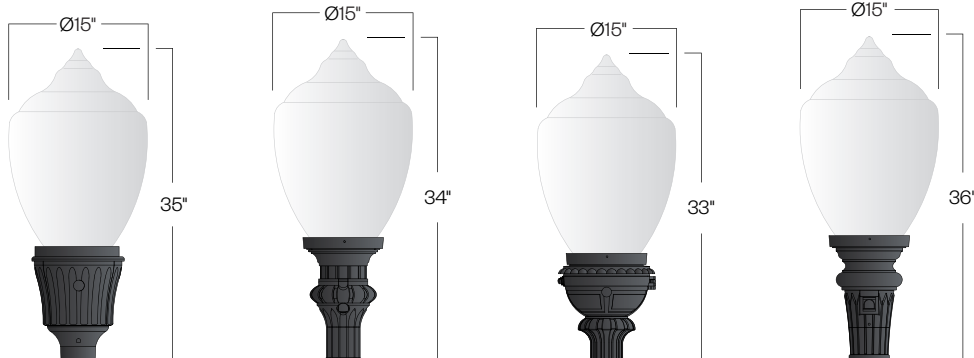

DUF1-AP24

DUF4-AP24

DUF34-AP24

DUF37-AP24

Electrostatic sensitive device.
observe precautions for handling

5 year limited
warranty
AMERLUX LED