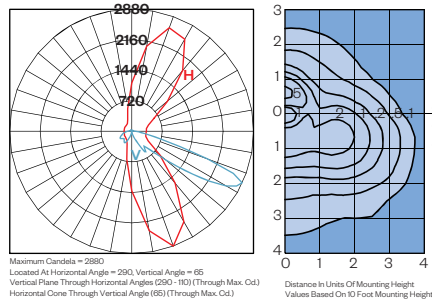

- 8** Accessories
CFIN - Cast Aluminum Finial
TW-PCL - Dusk-to-dawn photocell

LED Options (**bold** indicates ordering code)

LED System	Driver Output	System Watts	Light Distribution	CCT	Engine Only Lumens	Engine Only LPW	DLC Globe Lumens	DLC Globes LPW
   AVI2	500M (500mA)	27W	SY (Symmetric)	27 (2,700K)	3,030 lm	112	2,270 lm	84
				30 (3,000K)	3,120 lm	116	2,880 lm	107
				40 (4,000K)	3,420 lm	126	3,150 lm	117
			AS (Asymmetric)	27 (2,700K)	2,910 lm	108	2,200 lm	81
				30 (3,000K)	3,000 lm	111	2,770 lm	103
				40 (4,000K)	3,140 lm	116	2,900 lm	107
			SO (Street Optic)	27 (2,700K)	2,980 lm	110	2,440 lm	82
				30 (3,000K)	3,060 lm	113	2,830 lm	105
				40 (4,000K)	3,220 lm	119	2,980 lm	110
	700M (700mA)	38W	SY	27 (2,700K)	4,120 lm	109	3,100 lm	81
				30 (3,000K)	4,240 lm	112	3,870 lm	103
				40 (4,000K)	4,640 lm	123	4,240 lm	112
			AS	27 (2,700K)	3,790 lm	100	2,990 lm	60
				30 (3,000K)	3,900 lm	103	3,610 lm	96
				40 (4,000K)	4,090 lm	108	3,780 lm	100
			SO	27 (2,700K)	4,010 lm	106	3,290 lm	86
				30 (3,000K)	4,130 lm	109	3,820 lm	101
				40 (4,000K)	4,330 lm	115	4,010 lm	106
	1200M (1200mA)	68W	SY	27 (2,700K)	6,110 lm	90	*	*
				30 (3,000K)	7,260 lm	107	6,720 lm	99
				40 (4,000K)	7,530 lm	111	6,970 lm	103
			AS	27 (2,700K)	5,690 lm	84	*	*
				30 (3,000K)	6,990 lm	103	6,470 lm	96
				40 (4,000K)	7,320 lm	108	6,770 lm	100
SO			27 (2,700K)	5,820 lm	86	*	*	
			30 (3,000K)	7,140 lm	106	6,610 lm	98	
			40 (4,000K)	7,500 lm	111	6,940 lm	103	

Approximate lumens delivered from raw light engine.

*These models are not DLC listed.

Photometry

AP24PC-CL-AVI2-700M-SY-27

AP24PC-CL/AVI2-700MA-SO-27

AP24PC-CL/AVI2-700M-AS-27