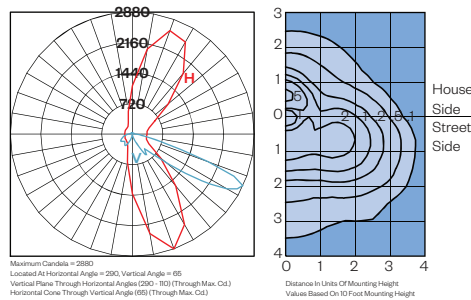

8

Accessories

CFIN - Cast aluminum Finial
PCL - Dusk-to-dawn button type Photocell
CCH - Controls Capable Harness

AR20 SERIES LED LUMINAIRE

AR20
LED

Engine Only Performance (bold indicates ordering code)

LED System	Driver Output	System Watts	Light Distribution	CCT	Engine Only Lumens	Engine Only LPW	DLC Globe Lumens	DLC Globes LPW
   AVI2	500M (500mA)	27W	SY (Symmetric)	27 (2,700K)	3,030 lm	112	2,270 lm	84
				30 (3,000K)	3,120 lm	116	2,880 lm	107
				40 (4,000K)	3,420 lm	126	3,150 lm	117
			AS (Asymmetric)	27 (2,700K)	2,910 lm	108	2,200 lm	81
				30 (3,000K)	3,000 lm	111	2,770 lm	103
				40 (4,000K)	3,140 lm	116	2,900 lm	107
			SO (Street Optic)	27 (2,700K)	2,980 lm	110	2,440 lm	82
				30 (3,000K)	3,060 lm	113	2,830 lm	105
				40 (4,000K)	3,220 lm	119	2,980 lm	110
	700M (700mA)	38W	SY	27 (2,700K)	4,120 lm	109	3,100 lm	81
				30 (3,000K)	4,240 lm	112	3,870 lm	103
				40 (4,000K)	4,640 lm	123	4,240 lm	112
			AS	27 (2,700K)	3,790 lm	100	2,990 lm	60
				30 (3,000K)	3,900 lm	103	3,610 lm	96
				40 (4,000K)	4,090 lm	108	3,780 lm	100
			SO	27 (2,700K)	4,010 lm	106	3,290 lm	86
				30 (3,000K)	4,130 lm	109	3,820 lm	101
				40 (4,000K)	4,330 lm	115	4,010 lm	106
	1200M (1200mA)	68W	SY	27 (2,700K)	6,110 lm	90	*	*
				30 (3,000K)	7,260 lm	107	6,720 lm	99
				40 (4,000K)	7,530 lm	111	6,970 lm	103
			AS	27 (2,700K)	5,690 lm	84	*	*
				30 (3,000K)	6,990 lm	103	6,470 lm	96
				40 (4,000K)	7,320 lm	108	6,770 lm	100
SO			27 (2,700K)	5,820 lm	86	*	*	
			30 (3,000K)	7,140 lm	106	6,610 lm	98	
			40 (4,000K)	7,500 lm	111	6,940 lm	103	

Approximate lumens delivered from raw light engine.

*These models are not DLC listed.

Photometry

AR20-PC-CL-AVI2-700M-SY-27

AR20-PC-CL-AVI2-700MA-SO-27

AR20-PC-CL-AVI2-700M-AS-27