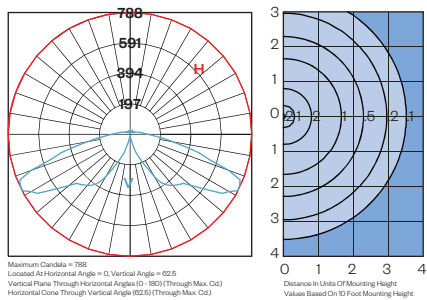

AR20 SERIES LED LUMINAIRE

AR20
LED

Engine Only Performance (bold indicates ordering code)

LED System	Driver Output	System Watts	Light Distribution	CCT	Engine Only Lumens	Engine Only LPW	DLC Globe Lumens	DLC Globes LPW
    AVI2	500M (500mA)	27W	SY (Symmetric)	27 (2,700K)	3,030 lm	112	2,270 lm	84
				30 (3,000K)	3,120 lm	116	2,880 lm	107
				40 (4,000K)	3,420 lm	126	3,150 lm	117
			AS (Asymmetric)	27 (2,700K)	2,910 lm	108	2,200 lm	81
				30 (3,000K)	3,000 lm	111	2,770 lm	103
				40 (4,000K)	3,140 lm	116	2,900 lm	107
			SO (Street Optic)	27 (2,700K)	2,980 lm	110	2,440 lm	82
				30 (3,000K)	3,060 lm	113	2,830 lm	105
				40 (4,000K)	3,220 lm	119	2,980 lm	110
	700M (700mA)	38W	SY	27 (2,700K)	4,120 lm	109	3,100 lm	81
				30 (3,000K)	4,240 lm	112	3,870 lm	103
				40 (4,000K)	4,640 lm	123	4,240 lm	112
			AS	27 (2,700K)	3,790 lm	100	2,990 lm	60
				30 (3,000K)	3,900 lm	103	3,610 lm	96
				40 (4,000K)	4,090 lm	108	3,780 lm	100
			SO	27 (2,700K)	4,010 lm	106	3,290 lm	86
				30 (3,000K)	4,130 lm	109	3,820 lm	101
				40 (4,000K)	4,330 lm	115	4,010 lm	106
	1200M (1200mA)	68W	SY	27 (2,700K)	6,110 lm	90	*	*
				30 (3,000K)	7,260 lm	107	6,720 lm	99
				40 (4,000K)	7,530 lm	111	6,970 lm	103
			AS	27 (2,700K)	5,690 lm	84	*	*
				30 (3,000K)	6,990 lm	103	6,470 lm	96
				40 (4,000K)	7,320 lm	108	6,770 lm	100
SO			27 (2,700K)	5,820 lm	86	*	*	
			30 (3,000K)	7,140 lm	106	6,610 lm	98	
			40 (4,000K)	7,500 lm	111	6,940 lm	103	

Approximate lumens delivered from raw light engine.

*These models are not DLC listed.

Photometry

AR20-PC-CL-AVI2-700M-SY-27