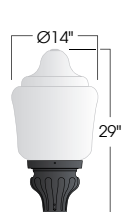

D131/AR20
EPA: 1.49