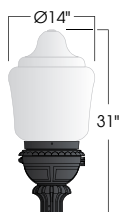

D134/AR20
EPA: 1.61