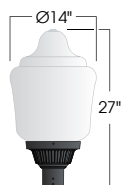

D135/AR20
EPA: 1.39