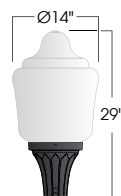

NOTES:

D131/AR20
EPA: 1.49

D134/AR20
EPA: 1.61

D135/AR20
EPA: 1.39

D136/AR20
EPA: 1.44

5 year limited warranty
AMERLUX LED

AR20 SERIES LED LUMINAIRE

AR20
LED