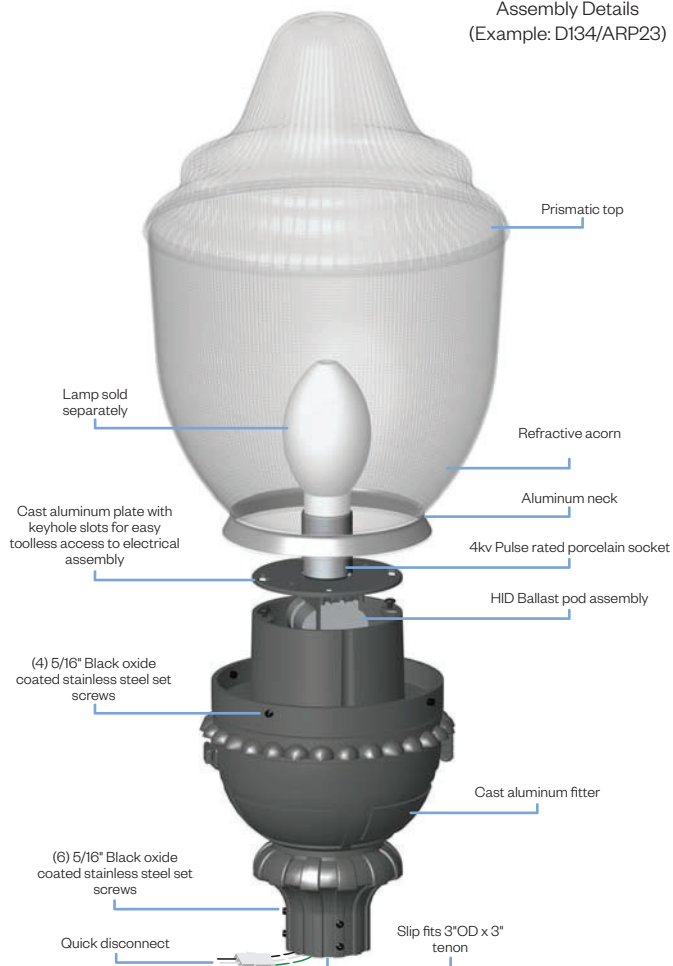

ARP23 SERIES UTILITY LUMINAIRE

U.10.17.18

ARP23
UTILITY

DESCRIPTION:

The ARP23 Utility Series consists of a high performance luminaire designed around an efficient Type III (T3) or Type V (T5) refractive acorn combined with one of several styles of cast aluminum utility fitters.

INSTALLATION:

The luminaire will mount to a 3" OD post or tenon with 5/16" black oxide coated stainless steel set screws to ensure a solid connection. The diffuser will be held to the fitter by (4) 1/4-20" black oxide coated stainless steel captive set screws.

PROJECT:

TYPE:

Ordering Information:

Model	Lens Material	Light Distribution	Light Source	Voltage	Finish	Accessories
DUF1-ARP23 DUF4-ARP23 DUF34-ARP23 DUF37-ARP23	AC PC	T3 T5	70MH 100MH 150MH 70HPS 100HPS 150HPS	120v 208v 240v 277v	BLK CLB GBZ GRN GTB TBK TGR Custom	CFIN HSS-90 HSS-180 PCL-TW FDR

See next page for more complete ordering options

Part String

Example: DUF1-ARP23PC-T5/100MH/120v/BLK

Assembly Details
(Example: D134/ARP23)

Options

HSS90 & HSS180
House Side Shield for use with Optical Systems