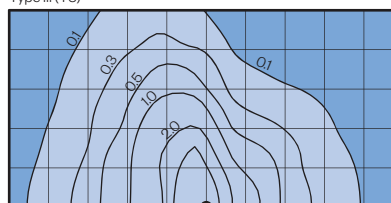

Photometry

Typical HID light source
14,000 Lumen
12' Mounting Height
Grid Spacing is 12'

Type III (T3)