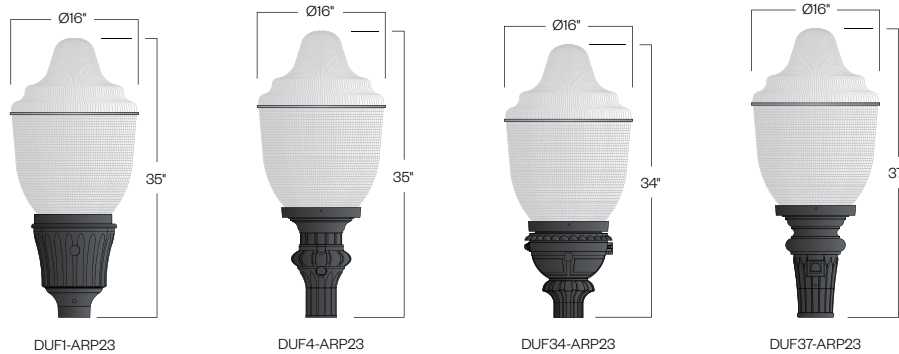

Ordering Information:

Model	Lens Material	Light Distribution	Light Source	Voltage	Finish	Accessories
DUF1-ARP23 DUF4-ARP23 DUF34-ARP23 DUF37-ARP23	AC PC	T3 T5	70MH 100MH 150MH 70HPS 100HPS 150HPS	120v 208v 240v 277v	BLK CLB GBZ GRN GTB TBK TGR Custom	CFIN HSS-90 HSS-180 PCL-TW FDR

See next page for more complete ordering options

Part String

Example: DUF1-ARP23PC-T5/100MH/120v/BLK