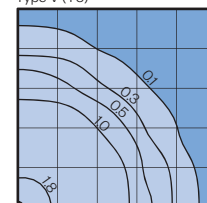

See next page for more complete ordering options

Part String

Example: DUF1-ARP23PC-T5/100MH/120v/BLK

Assembly Details
(Example: D134/ARP23)

Options

HSS90 & HSS180
House Side Shield for use with Optical Systems

FDR
Faceted Downlight Reflector

Photometry

Typical HID light source
14,000 Lumen
12' Mounting Height
Grid Spacing is 12'

Type III (T3)

Type V (T5)

HID Socket Types

Wattage	Socket Type
70MH,100MH,150MH	Medium
70HPS,100HPS	Medium
150HPS	Mogul