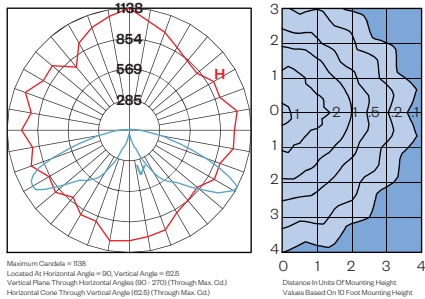

CG SERIES LED LUMINAIRE

CG Series
LED

Engine Only Performance (bold indicates ordering code)

LED System	Driver Output	System Watts	Light Distribution	CCT	Engine Only Lumens	Engine Only LPW	DLC Globe Lumens	DLC Globes LPW
AVI2	500M (500mA)	27W	SY (Symmetric)	27 (2,700K)	3,030 lm	112	2,270 lm	84
				30 (3,000K)	3,120 lm	116	2,880 lm	107
				40 (4,000K)	3,420 lm	126	3,150 lm	117
			AS (Asymmetric)	27 (2,700K)	2,910 lm	108	2,200 lm	81
				30 (3,000K)	3,000 lm	111	2,770 lm	103
				40 (4,000K)	3,140 lm	116	2,900 lm	107
			SO (Street Optic)	27 (2,700K)	2,980 lm	110	2,440 lm	82
				30 (3,000K)	3,060 lm	113	2,830 lm	105
				40 (4,000K)	3,220 lm	119	2,980 lm	110
	700M (700mA)	38W	SY	27 (2,700K)	4,120 lm	109	3,100 lm	81
				30 (3,000K)	4,240 lm	112	3,870 lm	103
				40 (4,000K)	4,640 lm	123	4,240 lm	112
			AS	27 (2,700K)	3,790 lm	100	2,990 lm	60
				30 (3,000K)	3,900 lm	103	3,610 lm	96
				40 (4,000K)	4,090 lm	108	3,780 lm	100
			SO	27 (2,700K)	4,010 lm	106	3,290 lm	86
				30 (3,000K)	4,130 lm	109	3,820 lm	101
				40 (4,000K)	4,330 lm	115	4,010 lm	106
	1200M (1200mA)	68W	SY	27 (2,700K)	6,110 lm	90	*	*
				30 (3,000K)	7,260 lm	107	6,720 lm	99
				40 (4,000K)	7,530 lm	111	6,970 lm	103
			AS	27 (2,700K)	5,690 lm	84	*	*
				30 (3,000K)	6,990 lm	103	6,470 lm	96
				40 (4,000K)	7,320 lm	108	6,770 lm	100
SO			27 (2,700K)	5,820 lm	86	*	*	
			30 (3,000K)	7,140 lm	106	6,610 lm	98	
			40 (4,000K)	7,500 lm	111	6,940 lm	103	

Approximate lumens delivered from raw light engine.

*These models are not DLC listed.

Photometry

CG-PC-CL/AVI 2-SY-40-700M