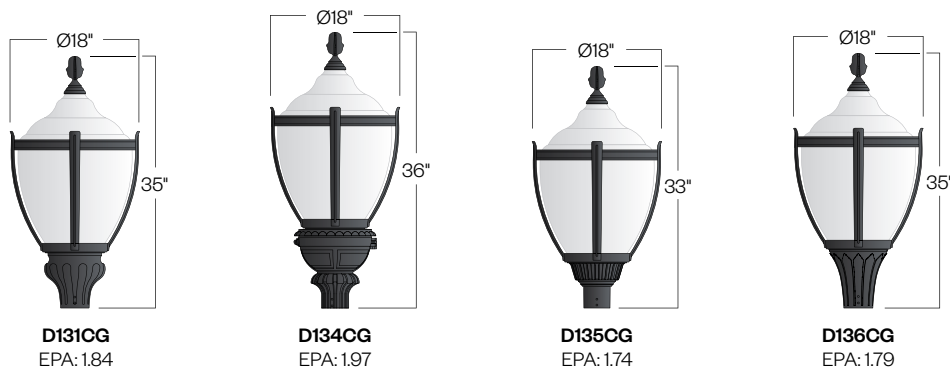

L70:

50,000+

ACCESSORIES:

- Dusk-to-dawn button type photocell (**PCL**)
- Controls Capable Harness (**CCH**)

PROJECT:

LOCATION:

FIXTURE TYPE:

NOTES: