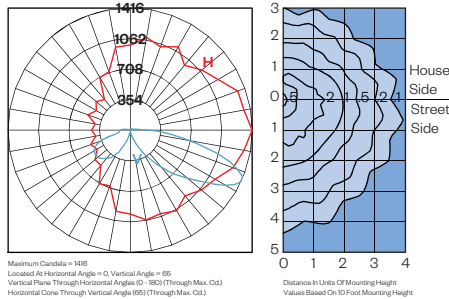

CG SERIES LED LUMINAIRE

CG Series
LED

Engine Only Performance (bold indicates ordering code)

LED System	Driver Output	System Watts	Light Distribution	CCT	Engine Only Lumens	Engine Only LPW	DLC Globe Lumens	DLC Globes LPW
AVI2	500M (500mA)	27W	SY (Symmetric)	27 (2,700K)	3,030 lm	112	2,270 lm	84
				30 (3,000K)	3,120 lm	116	2,880 lm	107
				40 (4,000K)	3,420 lm	126	3,150 lm	117
			AS (Asymmetric)	27 (2,700K)	2,910 lm	108	2,200 lm	81
				30 (3,000K)	3,000 lm	111	2,770 lm	103
				40 (4,000K)	3,140 lm	116	2,900 lm	107
			SO (Street Optic)	27 (2,700K)	2,980 lm	110	2,440 lm	82
				30 (3,000K)	3,060 lm	113	2,830 lm	105
				40 (4,000K)	3,220 lm	119	2,980 lm	110
	700M (700mA)	38W	SY	27 (2,700K)	4,120 lm	109	3,100 lm	81
				30 (3,000K)	4,240 lm	112	3,870 lm	103
				40 (4,000K)	4,640 lm	123	4,240 lm	112
			AS	27 (2,700K)	3,790 lm	100	2,990 lm	60
				30 (3,000K)	3,900 lm	103	3,610 lm	96
				40 (4,000K)	4,090 lm	108	3,780 lm	100
			SO	27 (2,700K)	4,010 lm	106	3,290 lm	86
				30 (3,000K)	4,130 lm	109	3,820 lm	101
				40 (4,000K)	4,330 lm	115	4,010 lm	106
	1200M (1200mA)	68W	SY	27 (2,700K)	6,110 lm	90	*	*
				30 (3,000K)	7,260 lm	107	6,720 lm	99
				40 (4,000K)	7,530 lm	111	6,970 lm	103
			AS	27 (2,700K)	5,690 lm	84	*	*
				30 (3,000K)	6,990 lm	103	6,470 lm	96
				40 (4,000K)	7,320 lm	108	6,770 lm	100
SO			27 (2,700K)	5,820 lm	86	*	*	
			30 (3,000K)	7,140 lm	106	6,610 lm	98	
			40 (4,000K)	7,500 lm	111	6,940 lm	103	

Approximate lumens delivered from raw light engine.

*These models are not DLC listed.

Photometry

CG-PC-CL/AVI 2-SY-40-700M

CG-PC-CL/AVI 2-AS-40-700M

CG-PC-CL/AVI 2-SO-40-700M