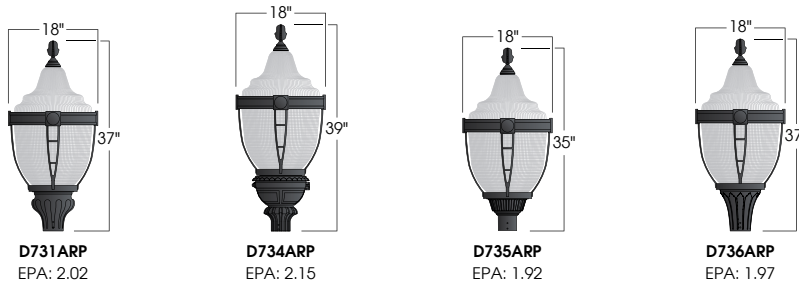

Electrostatic sensitive device.
observe precautions for handling

5 year limited
warranty
AMERLUX LED