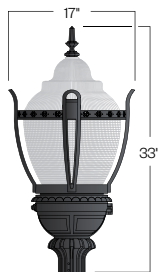

D864
EPA: 1.5