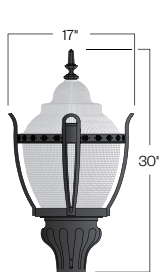

INSTALLATION:

The luminaire will mount to a 3" OD post or tenon with 5/16" black oxide coated stainless steel set screws to ensure a solid connection. The diffuser will be held to the fitter by (4) 5/16"-18 black oxide coated stainless steel set screws.

- Faceted Downlight Reflector (**FDR**)
- 90 Degree house-side shield (**HSS-90**)
- 180 Degree house-side shield (**HSS-180**)
- Dusk-to-dawn Photocell (**PCL**)

D860

HID

PROJECT:

LOCATION:

FIXTURE TYPE:

NOTES: