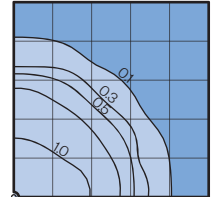

Type V (T5)

Socket Types

Wattage	Socket Type
70MH,100MH,150MH	Medium
70HPS,100HPS	Medium
150HPS	Mogul