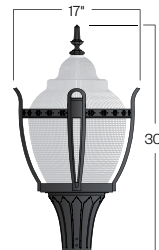

D866
EPA: 1.32