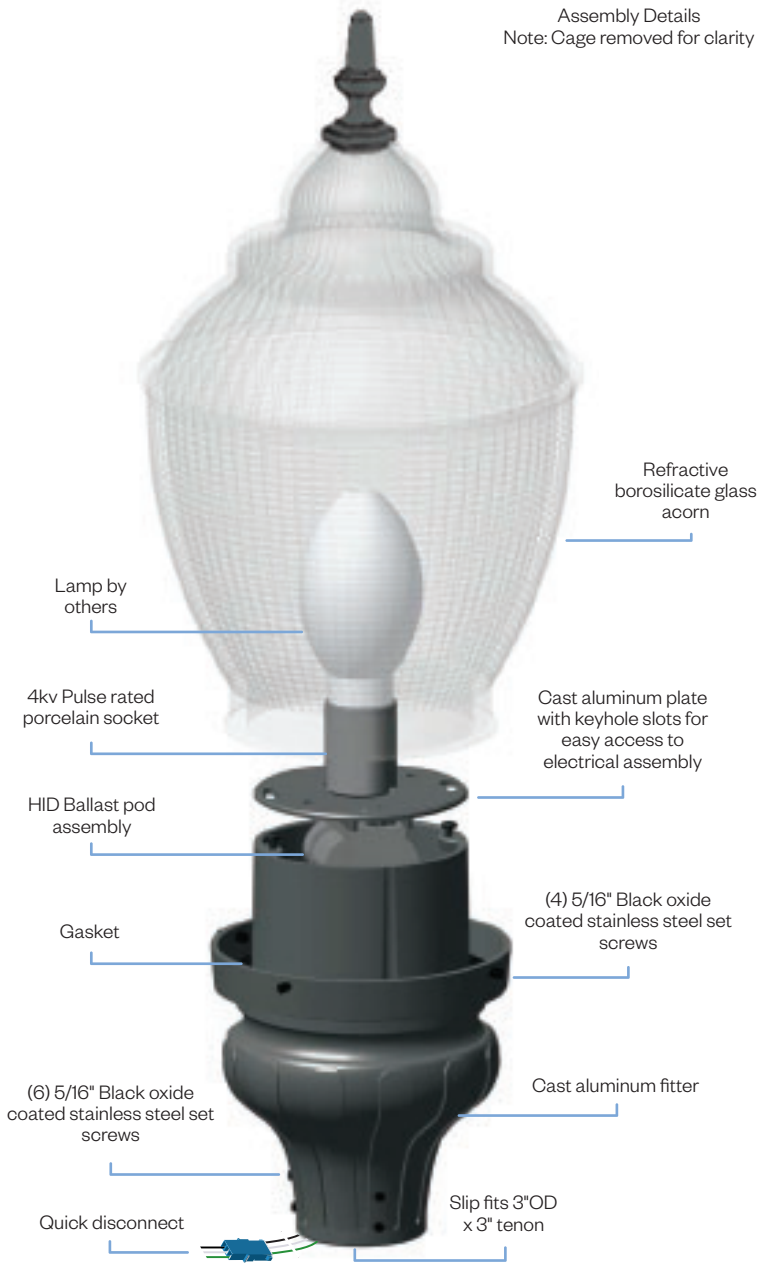

D860 HID SERIES LUMINAIRE

U.5.23.19

DESCRIPTION:

Lighting for exterior retail, commercial and hospitality environments.

The D860 Series consists of a Type III(T3) or Type V(T5) refractive borosilicate glass acorn combined with one of several styles of cast aluminum fitters.

INSTALLATION:

The luminaire will mount to a 3" OD post or tenon with 5/16" black oxide coated stainless steel set screws to ensure a solid connection. The diffuser will be held to the fitter by (4) 5/16"-18 black oxide coated stainless steel set screws.

6

Accessories

FDR - Faceted Downlight Reflector
HSS-90 - 90° House Side Shield
HSS-180 - 180° House Side Shield
PCL - Dusk-to-dawn button type photocell

D860 HID SERIES LUMINAIRE

D860
HID

Assembly Details
Note: Cage removed for clarity

Options

HSS-90 & HSS-180
House Side Shield for use with Optical Systems

FDR
Faceted Downlight Reflector

Photometry

Typical HID light source
14,000 Lumen
12' Mounting Height
Grid Spacing is 12'

Type III (T3)