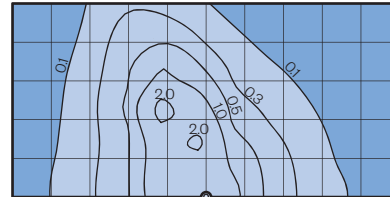

Options

HSS-90 & HSS-180
House Side Shield for use with Optical Systems

FDR
Faceted Downlight Reflector

Photometry

Typical HID light source
14,000 Lumen
12' Mounting Height
Grid Spacing is 12'

Type III (T3)