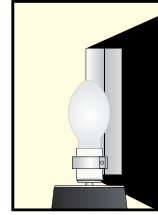

Options

HSS-90 & HSS-180
House Side Shield for use with Optical Systems