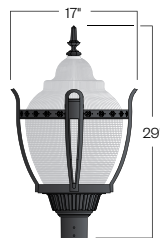

D865
EPA: 1.27