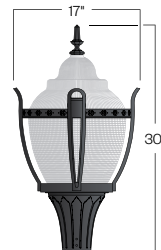

D866
EPA: 1.32