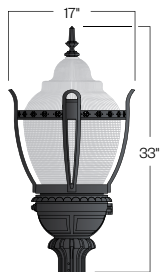

D864
EPA: 1.5