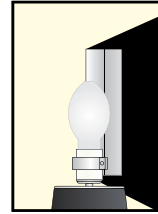

Options

HSS-90 & HSS-180
House Side Shield for use with Optical Systems