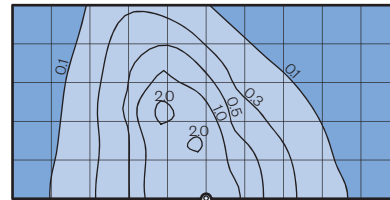

Options

HSS-90 & HSS-180
House Side Shield for use with Optical Systems

FDR
Faceted Downlight Reflector

Photometry

Typical HID light source
14,000 Lumen
12' Mounting Height
Grid Spacing is 12'

Type III (T3)