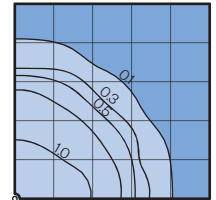

Type V (T5)

Socket Types

Wattage	Socket Type
70MH,100MH,150MH	Medium
70HPS,100HPS	Medium
150HPS	Mogul