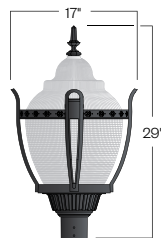

D865
EPA: 1.27