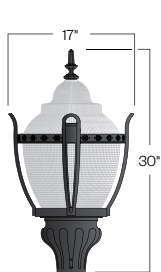

- Faceted Downlight Reflector (**FDR**)
- 90 Degree house-side shield (**HSS-90**)
- 180 Degree house-side shield (**HSS-180**)
- Dusk-to-dawn Photocell (**PCL**)

D860

HID

PROJECT:

LOCATION:

FIXTURE TYPE:

NOTES: