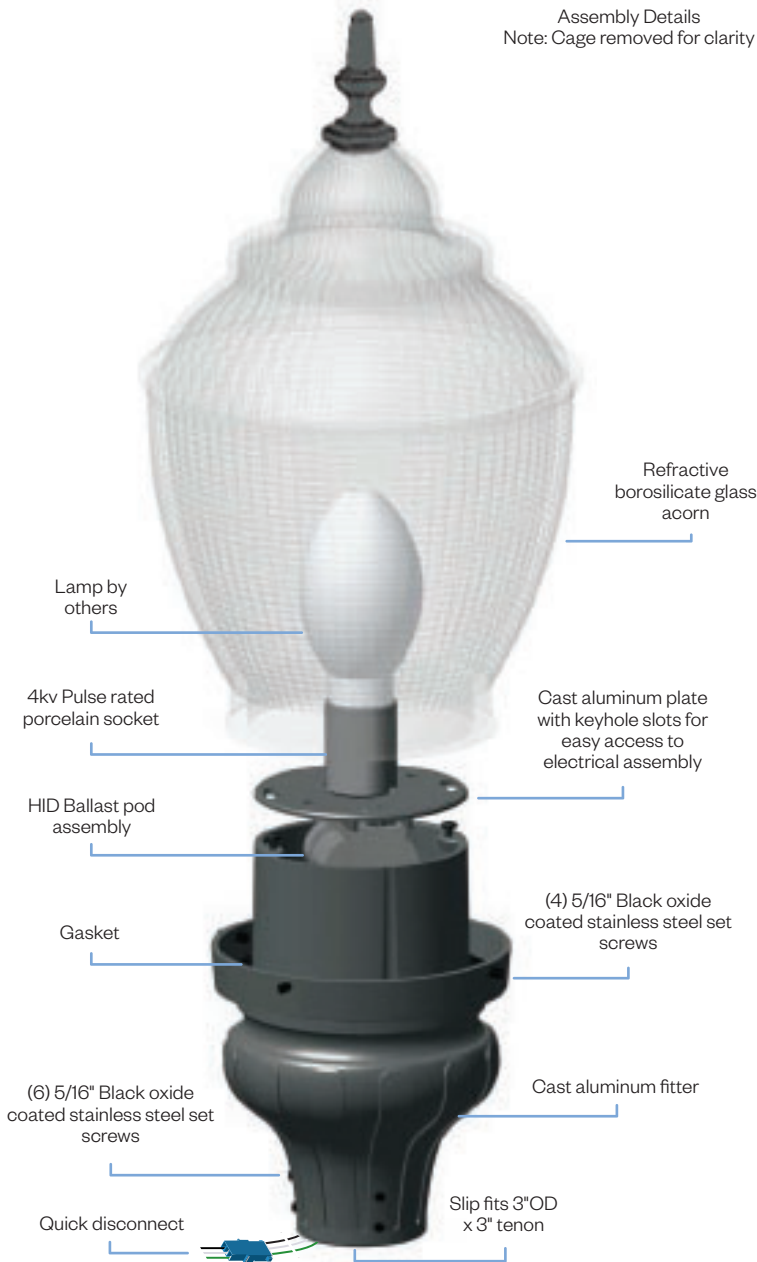

D860 HID SERIES LUMINAIRE

U.5.23.19

DESCRIPTION:

Lighting for exterior retail, commercial and hospitality environments.

The D860 Series consists of a Type III(T3) or Type V(T5) refractive borosilicate glass acorn combined with one of several styles of cast aluminum fitters.

INSTALLATION:

The luminaire will mount to a 3" OD post or tenon with 5/16" black oxide coated stainless steel set screws to ensure a solid connection. The diffuser will be held to the fitter by (4) 5/16"-18 black oxide coated stainless steel set screws.

6

Accessories

FDR - Faceted Downlight Reflector
HSS-90 - 90° House Side Shield
HSS-180 - 180° House Side Shield
PCL - Dusk-to-dawn button type photocell

D860 HID SERIES LUMINAIRE

D860
HID

Assembly Details
Note: Cage removed for clarity

Options

HSS-90 & HSS-180
House Side Shield for use with Optical Systems

FDR
Faceted Downlight Reflector

Photometry

Typical HID light source
14,000 Lumen
12' Mounting Height
Grid Spacing is 12'

Type III (T3)