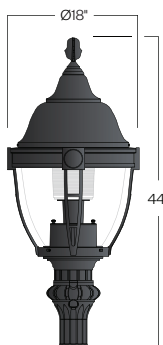

DU720 SERIES UTILITY LUMINAIRE

U.6.10.16

DESCRIPTION:

The D720 Series is a luminaire that features a clear acrylic lens surrounded by a decorative cage with a choice of cast aluminum fitters.

INSTALLATION:

The luminaire will mount to a 3" OD post or tenon with 5/16" black oxide coated stainless steel set screws to ensure a solid connection. The diffuser will be held to the fitter by (4) 5/16" black oxide coated stainless steel captive set screws.

ELECTRICAL:

- High power factor ballast (HPF), core and coil type, pre-wired and tested
- Easy ballast pod access
- 4KV pulse rated porcelain socket
- Suitable for wet location

ETL listed, suitable for wet locations.

OPTICAL OPTIONS:

- Refractive borosilicate glass - Specify Type III (L3) or Type V (L5) light distribution
- Hurricane glass (HG)
- Faceted downlight reflector (FDR)

FINISH:

Durable thermoset polyester powdercoat finish in the following:

- Satin Black (**BLK**)
- Classic Bronze (**CLB**)
- Gloss Textured Bronze (**GBZ**)
- Green (**GRN**)
- Gloss Textured Black (**GTB**)
- Textured Black (**TBK**)
- Gloss Textured Green (**TGR**)

ACCESSORIES:

- 90 degree house-side shield (**HSS-90**)
- 180 degree house-side shield (**HSS-180**)
- Twist-lock photocell (**PCL-TW**)

LENS:

Clear Acrylic

DU720
HID UTILITY

PROJECT:

TYPE:

DU720-F4

Ordering Information:

Model	Light Control	Light Source	Voltage	Finish	Accessories
DU720-F1 DU720-F4 DU720-F34 DU720-F37	L3 L5 FDR	70MH 100MH 150MH 70HPS 100HPS 150HPS	120v 208v 240v 277v	BLK CLB GBZ GRN GTB TBK TGR Custom	HSS-90 HSS-180 PCL-TW

See next page for more complete ordering options

973-882-5010 • Fax: 973-882-2605 • www.amerlux.com

Amerlux reserves the right to change details that do not affect overall function and performance.

POWDER
COATED
TOUGH

Part String

Example: DU720-F1/L5/100MH/120v/BLK