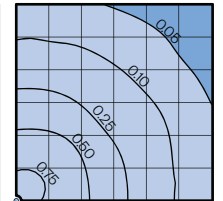

Type V (L5)

Socket Types

Wattage	Socket Type
70MH,100MH,150MH	Medium
70HPS,100HPS	Medium
150HPS	Mogul