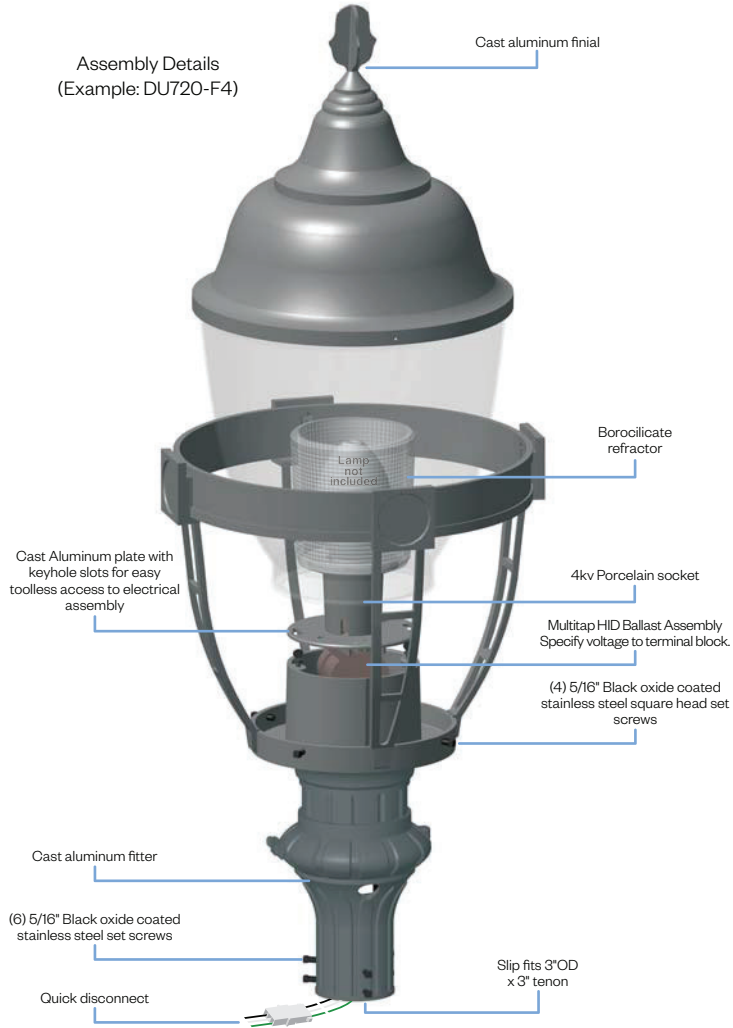

DU720 SERIES UTILITY LUMINAIRE

U.6.10.16

DESCRIPTION:

The D720 Series is a luminaire that features a clear acrylic lens surrounded by a decorative cage with a choice of cast aluminum fitters.

INSTALLATION:

The luminaire will mount to a 3" OD post or tenon with 5/16" black oxide coated stainless steel set screws to ensure a solid connection. The diffuser will be held to the fitter by (4) 5/16" black oxide coated stainless steel captive set screws.

ELECTRICAL:

- High power factor ballast (HPF), core and coil type, pre-wired and tested
- Easy ballast pod access
- 4KV pulse rated porcelain socket
- Suitable for wet location

ETL listed, suitable for wet locations.

Part String

Example: DU720-F1/L5/100MH/120v/BLK

amerlux

Assembly Details
(Example: DU720-F4)

Options

HSS90 & HSS180
House Side Shield for use with Optical Systems

FDR
Faceted Downlight Reflector

L3 or L5
Type III or Type V Glass Refractor