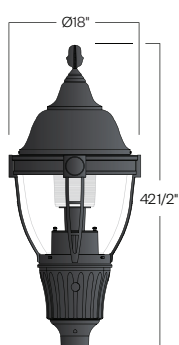

The luminaire will mount to a 3" OD post or tenon with 5/16" black oxide coated stainless steel set screws to ensure a solid connection. The diffuser will be held to the fitter by (4) 5/16" black oxide coated stainless steel captive set screws.

- 90 degree house-side shield (**HSS-90**)
- 180 degree house-side shield (**HSS-180**)
- Twist-lock photocell (**PCL-TW**)

LENS:

Clear Acrylic

Standard

With SLL-FDR (T5 only)

DU720
HID UTILITY

PROJECT:

TYPE: