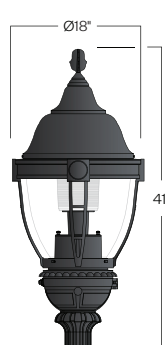

DU720 SERIES UTILITY LUMINAIRE

U.6.10.16

DESCRIPTION:

The D720 Series is a luminaire that features a clear acrylic lens surrounded by a decorative cage with a choice of cast aluminum fitters.

INSTALLATION:

The luminaire will mount to a 3" OD post or tenon with 5/16" black oxide coated stainless steel set screws to ensure a solid connection. The diffuser will be held to the fitter by (4) 5/16" black oxide coated stainless steel captive set screws.

ELECTRICAL:

- High power factor ballast (HPF), core and coil type, pre-wired and tested
- Easy ballast pod access
- 4KV pulse rated porcelain socket
- Suitable for wet location

ETL listed, suitable for wet locations.

OPTICAL OPTIONS:

- Refractive borosilicate glass - Specify Type III (L3) or Type V (L5) light distribution
- Hurricane glass (HG)
- Faceted downlight reflector (FDR)

FINISH:

Durable thermoset polyester powdercoat finish in the following:

- Satin Black (**BLK**)
- Classic Bronze (**CLB**)
- Gloss Textured Bronze (**GBZ**)
- Green (**GRN**)
- Gloss Textured Black (**GTB**)
- Textured Black (**TBK**)
- Gloss Textured Green (**TGR**)

ACCESSORIES:

- 90 degree house-side shield (**HSS-90**)
- 180 degree house-side shield (**HSS-180**)
- Twist-lock photocell (**PCL-TW**)

LENS:

Clear Acrylic

DU720
HID UTILITY

PROJECT:

TYPE:

DU720-F34

Ordering Information:

Model	Light Control	Light Source	Voltage	Finish	Accessories
DU720-F1 DU720-F4 DU720-F34 DU720-F37	L3 L5 FDR	70MH 100MH 150MH 70HPS 100HPS 150HPS	120v 208v 240v 277v	BLK CLB GBZ GRN GTB TBK TGR Custom	HSS-90 HSS-180 PCL-TW

See next page for more complete ordering options

973-882-5010 • Fax: 973-882-2605 • www.amerlux.com

Amerlux reserves the right to change details that do not affect overall function and performance.

POWDER
COATED
TOUGH

Part String

Example: DU720-F1/L5/100MH/120v/BLK