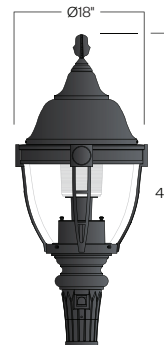

DU720-F37

Ordering Information:

Model	Light Control	Light Source	Voltage	Finish	Accessories
DU720-F1 DU720-F4 DU720-F34 DU720-F37	L3 L5 FDR	70MH 100MH 150MH 70HPS 100HPS 150HPS	120v 208v 240v 277v	BLK CLB GBZ GRN GTB TBK TGR Custom	HSS-90 HSS-180 PCL-TW

See next page for more complete ordering options

973-882-5010 • Fax: 973-882-2605 • www.amerlux.com

Amerlux reserves the right to change details that do not affect overall function and performance.

POWDER
COATED
TOUGH

Part String

Example: DU720-F1/L5/100MH/120v/BLK

amerlux