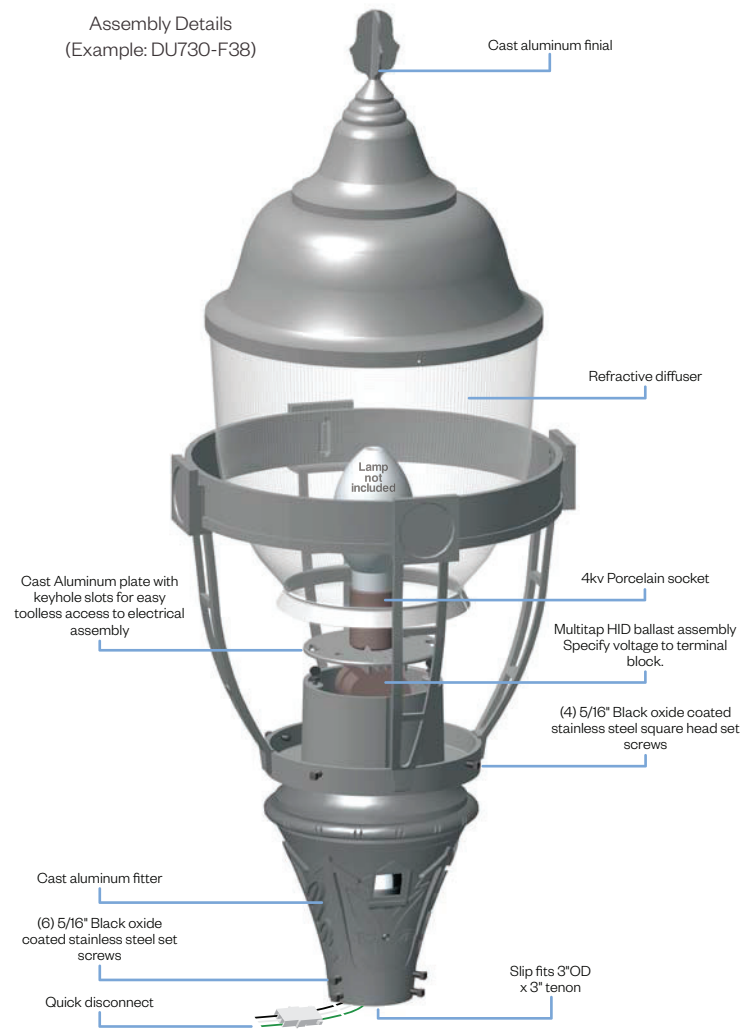

DU730 SERIES UTILITY LUMINAIRE

U.6.10.16

DU730
UTILITY

DESCRIPTION:

The DU730 Series is a high performance utility luminaire designed around an efficient Type III (T3) or Type V (T5) refractive lens. The spun aluminum hood minimizes light in the upper hemisphere.

INSTALLATION:

The luminaire will mount to a 3" OD post or tenon with 5/16" black oxide coated stainless steel set screws to ensure a solid connection. The diffuser will be held to the fitter by (4) 5/16" black oxide coated stainless steel captive set screws.

ELECTRICAL:

- High power factor ballast (HPF), core and coil type, pre-wired and tested
- Easy ballast pod access
- 4KV pulse rated porcelain socket
- Suitable for wet location

ETL listed, suitable for wet locations.

See next page for more complete ordering options

Part String

Example: DU730-F1PC-T5/100MH/120v/BLK

Assembly Details
(Example: DU730-F38)

Options

HSS90 & HSS180
House Side Shield for use with Optical Systems