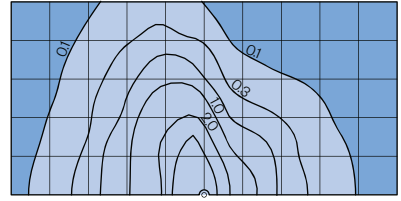

Photometry

DU730 Assembly
175MH lamp
14,000 Lumen
12' Mounting Height
Grid Spacing is 12'

Type III (T3)