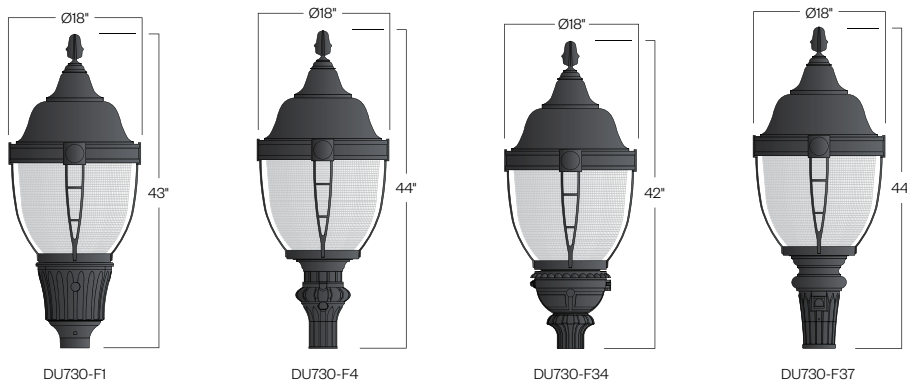

Ordering Information:

Model	Lens Material	Light Distribution	Light Source	Voltage	Finish	Accessories
DU730-F1 DU730-F4 DU730-F34 DU730-F37	AC PC	T3 T5	70MH 100MH 150MH 70HPS 100HPS 150HPS	120v 208v 240v 277v	BLK CLB GBZ GRN GTB TBK TGR Custom	HSS-90 HSS-180 PCL-TW

See next page for more complete ordering options

Part String

Example: DU730-F1PC-T5/100MH/120v/BLK