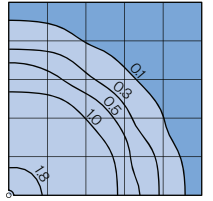

Type V (T5)

Socket Types

Wattage	Socket Type
70MH,100MH,150MH	Medium
70HPS,100HPS	Medium
150HPS	Mogul