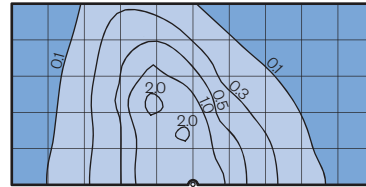

Type III (T3)