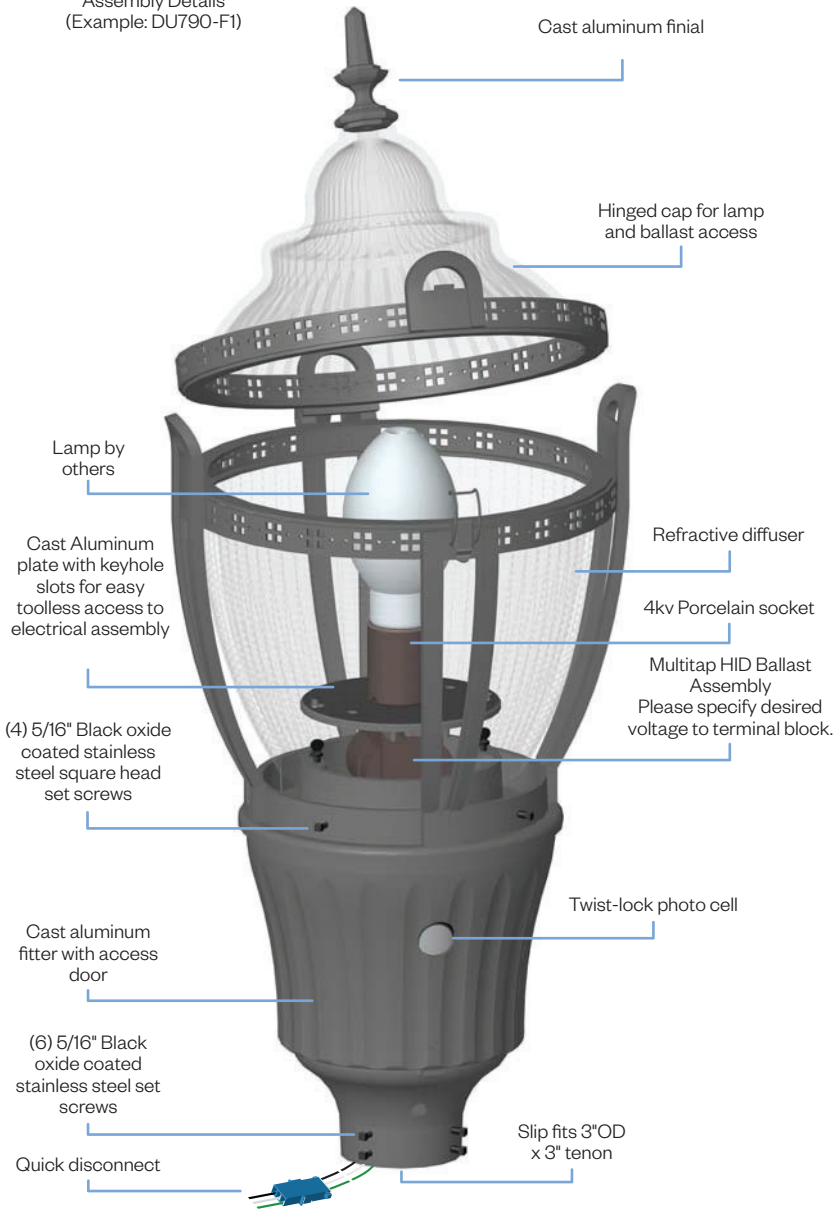

Assembly Details
(Example: DU790-F1)