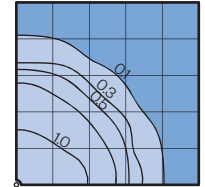

Type V (T5)

Socket Types

Wattage	Socket Type
50MH,70MH,100MH,150MH	Medium
50HPS,70HPS,100HPS	Medium
150HPS	Mogul