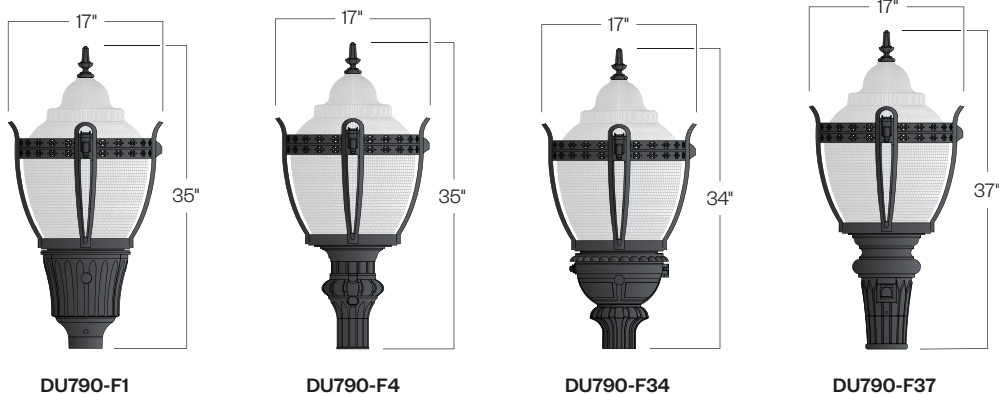

DU790 SERIES HID LUMINAIRE

U.1.8.19

DESCRIPTION

The DU790 Series consists of a Type III(T3) or Type V(T5) refractive borosilicate glass acorn combined with a decorative cage and one of several styles of cast aluminum fitters. The series features easy accessibility to the HID ballast.

INSTALLATION:

The luminaire will mount to a 3" OD post or tenon with 5/16" black oxide coated stainless steel set screws to ensure a solid connection. The diffuser will be held to the fitter by (4) 1/4-20" black oxide coated stainless steel captive set screws.

- 90 degree house-side shield (**HSS-90**)
- 180 degree house-side shield (**HSS-180**)
- Twistlock Photocell (**TW-PCL**)

DU790
HID UTILITY

PROJECT:

LOCATION:

FIXTURE TYPE:

NOTES:

DU790 SERIES HID LUMINAIRE