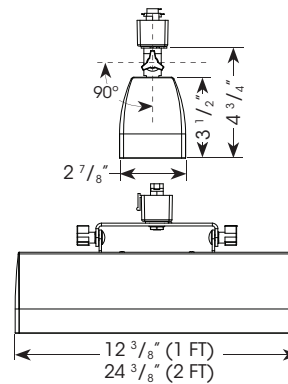

MOUNTING:

Track (1cir & 3cir), busway or canopy mounting

LABELING:

 approved to UL standards as tested by CSA

PROD-WW
LED

PROJECT:

TYPE:

Single Point Mounting Option