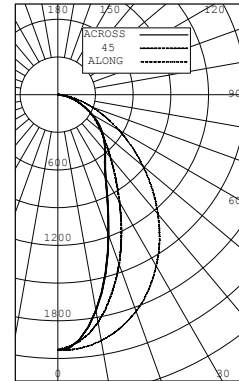

PRODUCER

TRACK WALL WASHER

PROD-WW
LED

TYPE:

FIXTURE DATA:
request.

Complete photometric data (.ies format) available upon request.

Producer Wall Wash 2 Ft
Source: 96 white LEDs Lumens: 3151
Track Mounted

ZONAL LUMEN SUMMARY

Zone	Lumens	%Fixt
0-30	1229	39.01
0-40	1800	57.13
0-60	2712	86.08
0-90	3151	100.0
90-180	0	0.0
0-180	3151	100.0

Total Luminaire Efficiency (lpw) = 66.6

LTL# 487889

APPLICATION DATA:

Footcandles on Wall

Footcandles are average and rounded off. Data for multiple units are based on a minimum of five units.