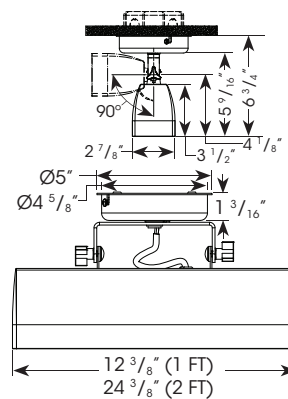

Canopy Mounting Option

ELECTRICAL

Electronic driver

Wattage per foot		1'		2'	
		System watts	Amps	System watts	Amps
20	120v	20	.17	40	.33
	277v	20	.07	40	.14

ORDERING INFORMATION:

Model	Wattage Per Foot	Lamp Type	Ballast	Finish	Length	Mounting	Voltage	Color Temp	Options
PROD-WW	20	LED	E - electronic	WT - white texture BT - black texture ST - silver texture ____ - _____ (other RAL, consult factory)	12 - 1 ft 24 - 2 ft	TN1 - Global GES 1cir, H-Style, 120v TEK - Global TEK 2cir/2neu, 120v TN2 - Global HTEK 2cir/2neu, 277v TN3 - Global XTS 3cir, 120v CT - J-Style, 120v B - busway (compact series B40,B60c only, consult factory for other busway adapters) C - canopy (single point mount only) ____ - _____ (other)	120 277	2700 3000 3500 4000	DIM-ELV - ELV dimming SPM - single point mounting

Example: PROD-WW-20-LED-E-WT-24-TN3-120-3000

Cat #:

Amerlux reserves the right to change details that do not affect overall function and performance.

5 year limited warranty
AMERLUX LED
(see website for details)