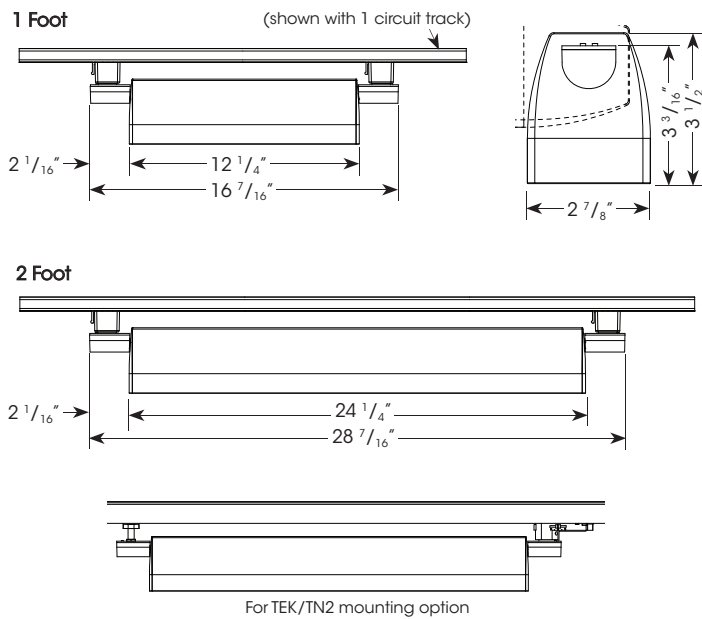

MOUNTING:

Track (1cir & 3cir), busway or canopy mounting

LABELING:

 approved to UL standards as tested by CSA

PROD-WW
LED

PROJECT:

TYPE:

Single Point Mounting Option