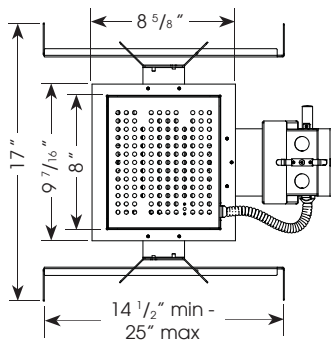

51W 3714 lm typ. (73 lpw)

LABELING:

Damp location

For indoor use only

PROJECT:

TYPE:

Ceiling cut out dimension: 6 3/4" x 8"

ELECTRICAL