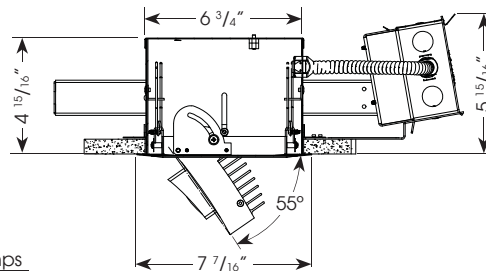

51W 3714 lm typ. (73 lpw)

LABELING:

Damp location

For indoor use only

PROJECT:

TYPE:

Ceiling cut out dimension: 6 3/4" x 8"

ELECTRICAL