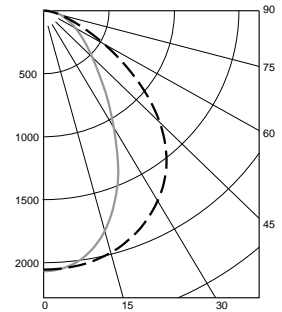

ZONAL LUMEN SUMMARY

Zone	Lumens	%Fixt
0-40	2225	59.9
0-60	3288	88.5
0-90	3709	99.9
90-180	4	0.01

Total Luminare Efficiency = 73.3 lm/w

LTL# 1124974

APPLICATION DATA:

Footcandles on Wall

Footcandles are average and rounded off. Data for multiple units are based on a minimum of five units.