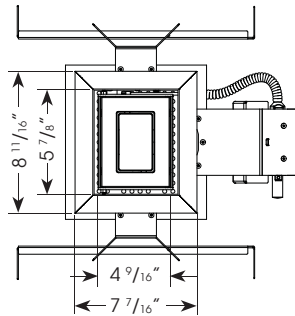

51W 3714 lm typ. (73 lpw)

LABELING:

Damp location

For indoor use only

PROJECT:

TYPE:

Ceiling cut out dimension: 6 3/4" x 8"

ELECTRICAL