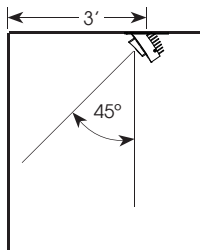

LTL# 1124974

APPLICATION DATA:

Footcandles on Wall

Footcandles are average and rounded off. Data for multiple units are based on a minimum of five units.

| Distance from ceiling | 6' | | | | | 6' | | | | | |
|-----------------------|------|------|------|------|------|------|------|------|------|------|----|
| | 0.5' | 1.5' | 2.5' | 3.5' | 4.5' | 0.5' | 1.5' | 2.5' | 3.5' | 4.5' | |
| 0.5' | 95 | 98 | 76 | 57 | 56 | 73 | 96 | 98 | 76 | 57 | 56 |
| 1.5' | 133 | 135 | 107 | 82 | 81 | 103 | 133 | 135 | 107 | 82 | 81 |
| 2.5' | 108 | 109 | 95 | 81 | 80 | 93 | 109 | 109 | 95 | 81 | 80 |
| 3.5' | 74 | 75 | 70 | 64 | 64 | 69 | 74 | 75 | 70 | 64 | 64 |
| 4.5' | 50 | 50 | 48 | 48 | 47 | 49 | 50 | 50 | 49 | 48 | 47 |
| 5.5' | 35 | 36 | 35 | 34 | 34 | 35 | 36 | 36 | 35 | 35 | 34 |
| 6.5' | 26 | 26 | 26 | 26 | 26 | 26 | 26 | 26 | 26 | 26 | 26 |
| 7.5' | 19 | 19 | 20 | 20 | 20 | 20 | 20 | 20 | 20 | 20 | 20 |
| 8.5' | 15 | 15 | 16 | 16 | 16 | 16 | 16 | 16 | 16 | 16 | 15 |