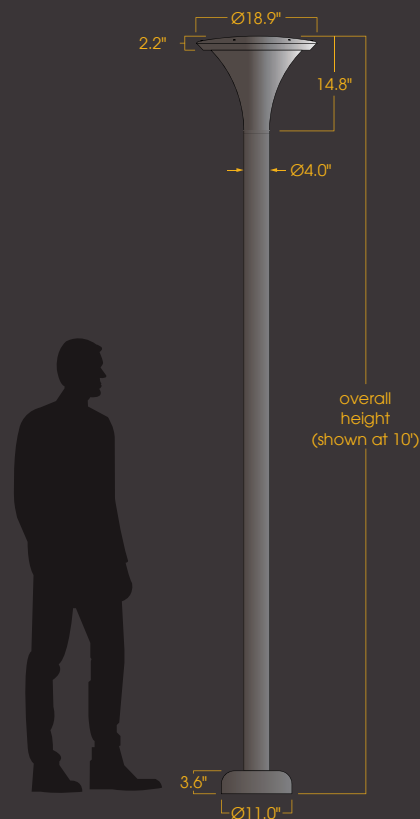

Finish:

Premium quality thermoset polyester powdercoat for a durable finish.

ANT - Anthracite Gray

SDS - Stardust Silver

WHT - White

Custom _____