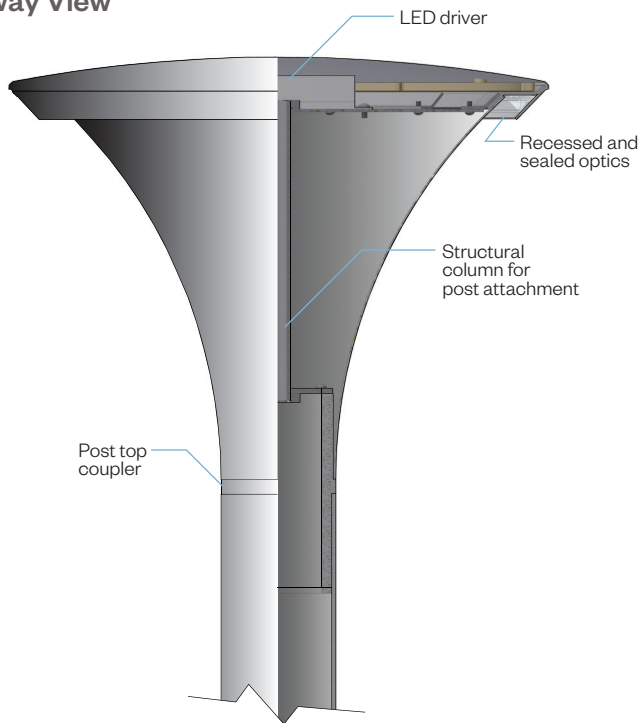

Lunetta

18" LED Pedestrian & Area Luminaire

LUN18 / WHT

Features

Conventional exterior lighting, no matter how utilitarian or thoughtful the design, involves a bright luminaire and a dark pole. *Lunetta™* breaks from convention by allowing both luminaire and pole to become illuminated as one. A straight round 4" aluminum pole emanates from the ground and begins to flare until gracefully reaching the recessed light source running around the perimeter. The LEDs graze light down the face of the flared luminaire and post creating a comfortable yet efficient lighting element.

Product Overview

Wattage:	35W
Lumen Output:	2,890 lm
Color Temp:	3,000K / 3,500K / 4,000K
Dimming:	0-10v
Max Height:	14 feet
Diameter	18 inches

PROJECT:

TYPE:

Description:

Lighting for exterior retail and hospitality environments, university and corporate campuses, or any outdoor meeting space.

Anchor Bolt Ordering Information (Ordered separately, can be pre-shipped upon request)

- 1** Model
555-0018 - 3/4" x 17" anchor bolts

Lunetta

18" LED Pedestrian & Area Luminaire

PROJECT:

TYPE:

Cutaway View

Performance

Polar Graph
LUN18 / 40 / WHT

Maximum Candela = 1012
 Located At Horizontal Angle = 60
 Vertical Angle = 35
 H - Horizontal Axial Candela
 V - Vertical Axial Candela
B1-U3-G1

Anchorage Details

Weights

LUN18	Overall Height	Weight
LUN18-10	10'-0"	34 lbs
LUN18-12	12'-0"	38 lbs
LUN18-14	14'-0"	41 lbs