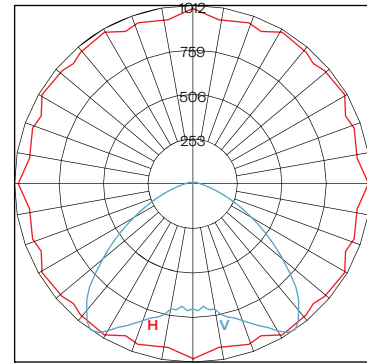

Product Overview

Wattage:	35W
Lumen Output:	2,890 lm
Color Temp:	3,000K / 3,500K / 4,000K
Dimming:	0-10v
Max Height:	14 feet
Diameter	18 inches

PROJECT:

TYPE:

Description:

Lighting for exterior retail and hospitality environments, university and corporate campuses, or any outdoor meeting space.

18" LED Pedestrian & Area Luminaire

PROJECT:

TYPE:

Ordering Information

- 1** Model
LUN18-10 - 10'-0"
LUN18-12 - 12'-0"
LUN18-14 - 14'-0"

- 2** CCT
30 - 3,000K
35 - 3,500K
40 - 4,000K

- 3** Finish
ANT - Anthracite Gray
SDS - Stardust Silver
WHT - White
Custom _____

Anchor Bolt Ordering Information (Ordered separately, can be pre-shipped upon request)

- 1** Model
555-0018 - 3/4" x 17" anchor bolts

Lunetta

18" LED Pedestrian & Area Luminaire

PROJECT:

TYPE:

Cutaway View

Performance

Polar Graph
LUN18 / 40 / WHT

Maximum Candela = 1012
 Located At Horizontal Angle = 60
 Vertical Angle = 35
 H - Horizontal Axial Candela
 V - Vertical Axial Candela
B1-U3-G1

Anchorage Details

Weights

LUN18	Overall Height	Weight
LUN18-10	10'-0"	34 lbs
LUN18-12	12'-0"	38 lbs
LUN18-14	14'-0"	41 lbs