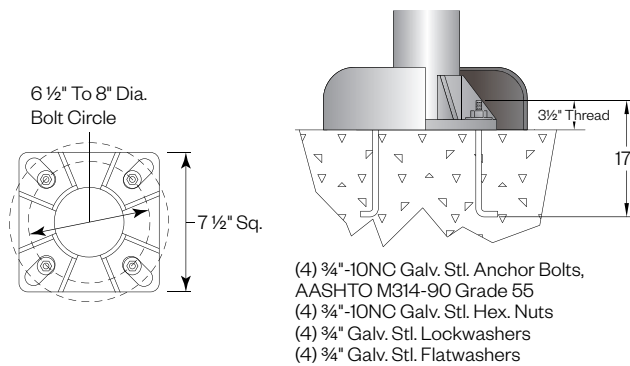

Anchor Bolt Ordering Information (Ordered separately, can be pre-shipped upon request)

- 1** Model
555-0018 - 3/4" x 17" anchor bolts

Lunetta

18" LED Pedestrian & Area Luminaire

PROJECT:

TYPE:

Cutaway View

Performance

Polar Graph
LUN18 / 40 / WHT

Maximum Candela = 1012
 Located At Horizontal Angle = 60
 Vertical Angle = 35
 H - Horizontal Axial Candela
 V - Vertical Axial Candela
B1-U3-G1

Anchorage Details

Weights

LUN18	Overall Height	Weight
LUN18-10	10'-0"	34 lbs
LUN18-12	12'-0"	38 lbs
LUN18-14	14'-0"	41 lbs