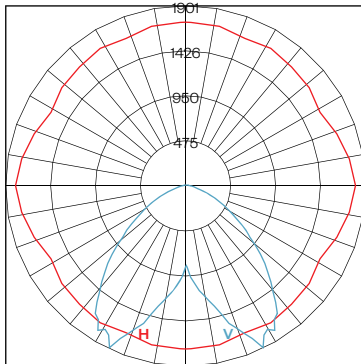

28" LED Pedestrian & Area Luminaire

PROJECT:

TYPE:

Ordering Information

- 1** Model
LUN28-12 - 12'-0"
LUN28-14 - 14'-0"
LUN28-15 - 15'-0"
LUN28-16 - 16'-0"

- 2** CCT
30 - 3,000K
35 - 3,500K
40 - 4,000K

- 3** Finish
ANT - Anthracite Gray
SDS - Stardust Silver
WHT - White
Custom _____

Anchor Bolt Ordering Information (Ordered separately, can be pre-shipped upon request)

- 1** Model
555-0018 - 3/4" x 17" anchor bolts

Lunetta

28" LED Pedestrian & Area Luminaire

PROJECT:

TYPE:

Performance

Polar Graph
LUN28 / 4K / WHT

Maximum Candela = 1900.94
 Located At Horizontal Angle = 340
 Vertical Angle = 26
 H - Horizontal Axial Candela
 V - Vertical Axial Candela
B2-U3-G1

Cutaway View

Anchorage Details

- (4) 3/4"-10NC Galv. Stl. Anchor Bolts, AASHTO M314-90 Grade 55
- (4) 3/4"-10NC Galv. Stl. Hex. Nuts
- (4) 3/4" Galv. Stl. Lockwashers
- (4) 3/4" Galv. Stl. Flatwashers

Weights

LUN18	Overall Height	Weight
LUN28-12	12'-0"	55 lbs
LUN28-14	14'-0"	58 lbs
LUN28-15	15'-0"	61 lbs
LUN28-16	16'-0"	63 lbs

Luminaire weight 24lbs