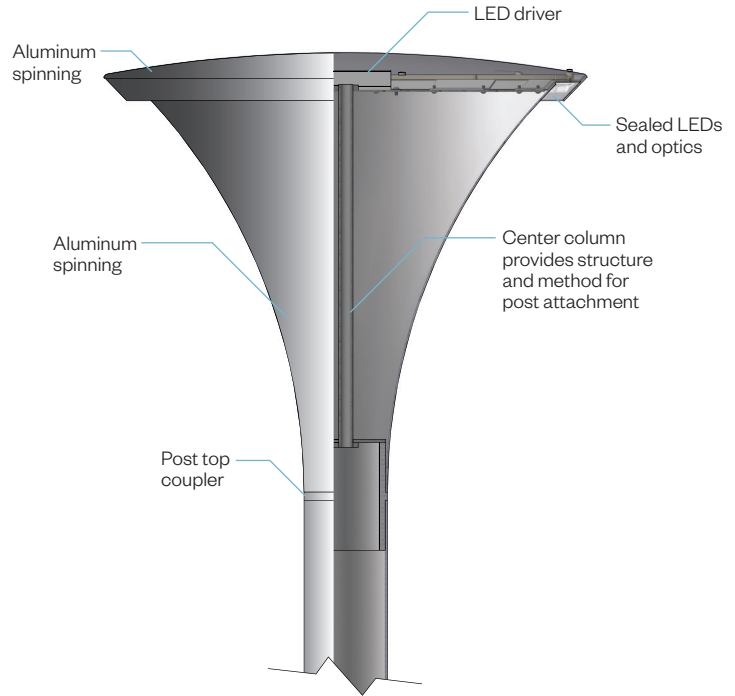

Lunetta

28" LED Pedestrian & Area Luminaire

Features

Conventional exterior lighting, no matter how utilitarian or thoughtful the design aesthetic, involves a bright luminaire and a dark pole. "Lunetta" breaks from convention by allowing both luminaire and pole to become illuminated as one. A straight round 5" aluminum pole emanates from the ground and begins to flare until gracefully reaching the recessed light source running around the perimeter. The LEDs graze light down the face of the flared luminaire and post creating a comfortable yet efficient lighting element.

Anchor Bolt Ordering Information (Ordered separately, can be pre-shipped upon request)

- 1** Model
555-0018 - 3/4" x 17" anchor bolts

Lunetta

28" LED Pedestrian & Area Luminaire

PROJECT:

TYPE:

Performance

Polar Graph
LUN28 / 4K / WHT

Maximum Candela = 1900.94
 Located At Horizontal Angle = 340
 Vertical Angle = 26
 H - Horizontal Axial Candela
 V - Vertical Axial Candela
B2-U3-G1

Cutaway View

Anchorage Details

- (4) 3/4"-10NC Galv. Stl. Anchor Bolts, AASHTO M314-90 Grade 55
- (4) 3/4"-10NC Galv. Stl. Hex. Nuts
- (4) 3/4" Galv. Stl. Lockwashers
- (4) 3/4" Galv. Stl. Flatwashers

Weights

LUN18	Overall Height	Weight
LUN28-12	12'-0"	55 lbs
LUN28-14	14'-0"	58 lbs
LUN28-15	15'-0"	61 lbs
LUN28-16	16'-0"	63 lbs

Luminaire weight 24lbs