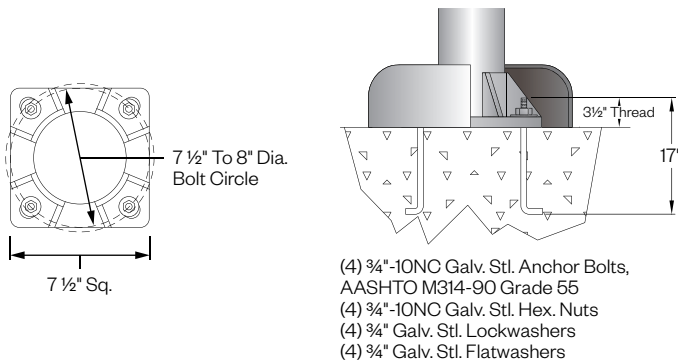

Anchor Bolt Ordering Information (Ordered separately, can be pre-shipped upon request)

- 1** Model
555-0018 - 3/4" x 17" anchor bolts

Lunetta

28" LED Pedestrian & Area Luminaire

PROJECT:

TYPE:

Performance

Polar Graph
LUN28 / 4K / WHT

Maximum Candela = 1900.94
 Located At Horizontal Angle = 340
 Vertical Angle = 26
 H - Horizontal Axial Candela
 V - Vertical Axial Candela
B2-U3-G1

Cutaway View

Anchorage Details

- (4) 3/4"-10NC Galv. Stl. Anchor Bolts, AASHTO M314-90 Grade 55
- (4) 3/4"-10NC Galv. Stl. Hex. Nuts
- (4) 3/4" Galv. Stl. Lockwashers
- (4) 3/4" Galv. Stl. Flatwashers

Weights

LUN18	Overall Height	Weight
LUN28-12	12'-0"	55 lbs
LUN28-14	14'-0"	58 lbs
LUN28-15	15'-0"	61 lbs
LUN28-16	16'-0"	63 lbs

Luminaire weight 24lbs