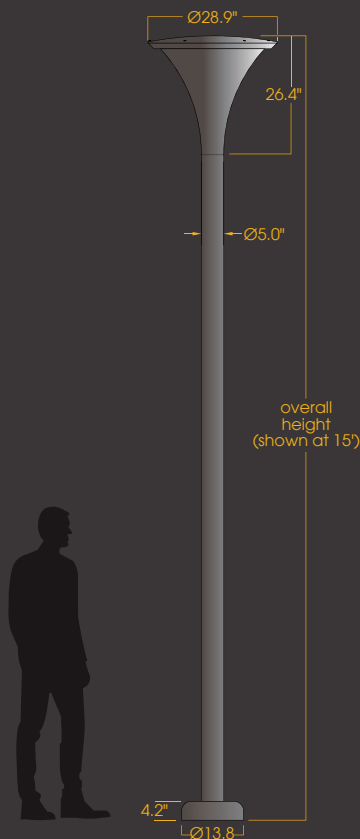

Lunetta

28" LED Pedestrian & Area Luminaire

Features

Conventional exterior lighting, no matter how utilitarian or thoughtful the design aesthetic, involves a bright luminaire and a dark pole. "Lunetta" breaks from convention by allowing both luminaire and pole to become illuminated as one. A straight round 5" aluminum pole emanates from the ground and begins to flare until gracefully reaching the recessed light source running around the perimeter. The LEDs graze light down the face of the flared luminaire and post creating a comfortable yet efficient lighting element.

Product Overview

Wattage:	60W
Lumen Output:	4,620 lm
Color Temp:	3,000K / 3,500K / 4,000K
Dimming:	0-10v
Max Height:	16 feet
Diameter	28 inches

LUN28/WHT

PROJECT:

TYPE:

Description:

Lighting for exterior retail and hospitality environments, university and corporate campuses, or any outdoor meeting space.

LED Array:

(90) Mid flux SMD LEDs delivering approximately 4,620 lm from a white luminaire at 4,000K. Sealed under polycarbonate optical lens, resistant to UV and thermal shock. It runs at approximately 60W.

LED Driver Module:

- Electronic driver operates at 850mA with 120v-277V AC input
- 0-10v dimming is standard

Materials:

Base - Cast aluminum (356-T6)
Shaft - Extruded aluminum (6063-T6)
Anchor Bolts - Hot dipped galvanized steel
Luminaire - Spun aluminum (3003)

ETL listed, suitable for wet locations.

Finish:

Premium quality thermoset polyester powdercoat for a durable finish.

ANT - Anthracite Gray

SDS - Stardust Silver

WHT - White

Custom _____