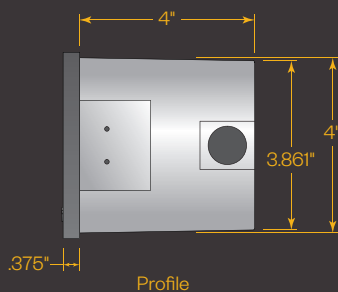

Application:

Designed for new construction in interior or exterior hollow walls or poured concrete.

Construction:

- Die-cast aluminum housing with protective powdercoat finish
- Sealed die-cast aluminum internal optical chamber
- Die-cast aluminum faceplate
- 1/8" tempered frosted glass lens

Driver:

- Drive Current (100, 175 or 350mA)
- 2.5kv surge protection
- Fully potted
- Input voltage 120v-277v auto-sensing
- 0-10v dimmable down to 10%

ETL listed, suitable for wet locations.

Optics:

Individually sealed optical chamber insures LEDs are secure independent of the installation of the back box.

Finish:

Premium quality thermoset polyester powdercoated faceplate for a durable finish.

ANT - Anthracite Gray
CLB - Classic Bronze
WHT - White

BLK - Satin Black
SLV - Silver
CSTM - Custom