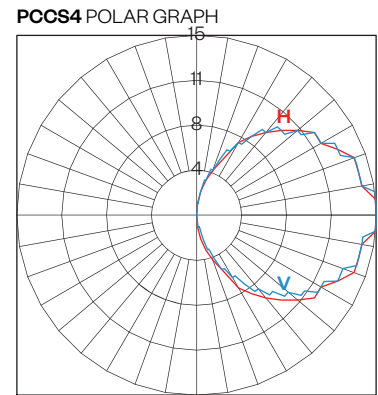

Performance Detail

Performance Chart

Performance Code	CCT	Approx. Lumens	Drive Current	Nominal Input Power
L27	2700K	40	100mA	1.5W
L30	3000K	42		
L40	4000K	46		
H27	2700K	70	175mA	2.7W
H30	3000K	74		
H40	4000K	81		
VH27	2700K	124	350mA	5.4W
VH30	3000K	131		
VH40	4000K	143		