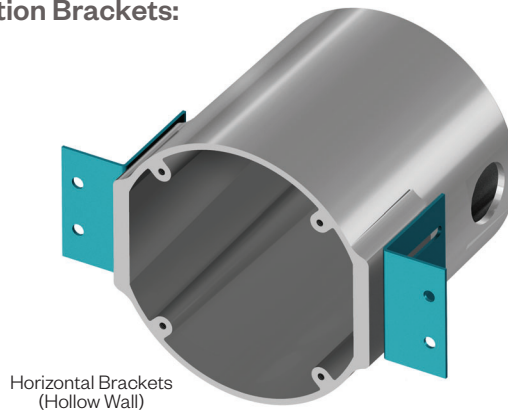

The backbox can be shipped ahead of the steplight upon request.

Passo CR

4" Soft Glow LED
Recessed Wall Luminaire

PROJECT:

TYPE:

Construction Detail

Application Brackets:

(Included)