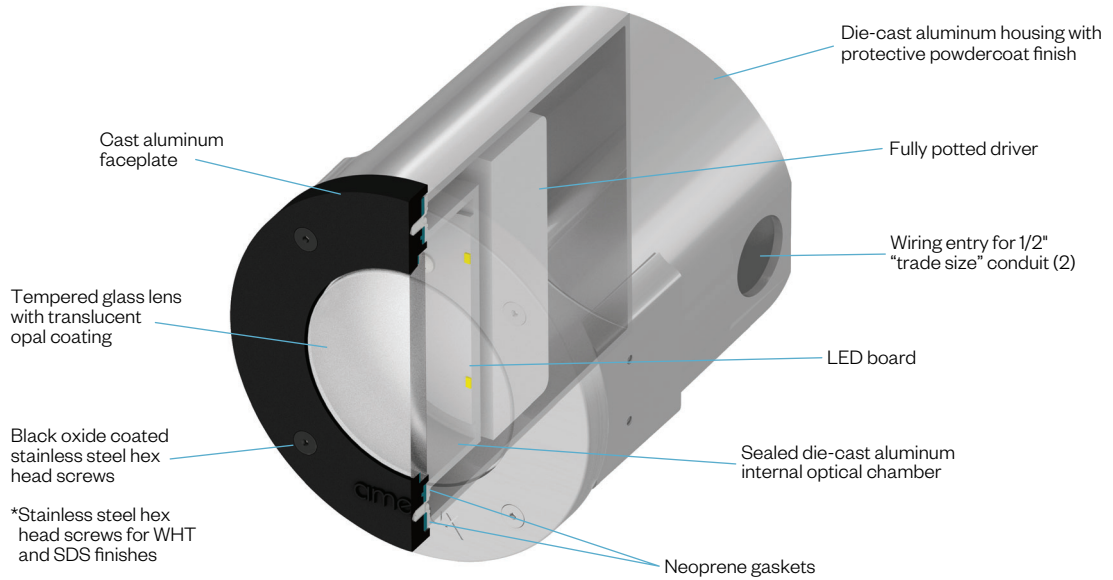

ETL listed, suitable for wet locations.

Optics:

Individually sealed optical chamber insures LEDs are secure independent of the installation of the back box.

Finish:

Premium quality thermoset polyester powdercoated faceplate for a durable finish.

The backbox can be shipped ahead of the steplight upon request.

Passo CR

4" Soft Glow LED
Recessed Wall Luminaire

PROJECT:

TYPE:

Construction Detail

Application Brackets:

(Included)