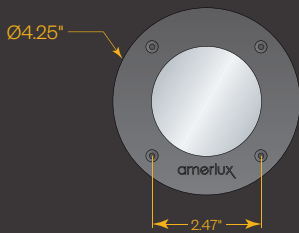

Product Overview

Wattage:	Up to 5.4W
Lumen Output:	Up to 143 lm
Color Temp:	2,700K / 3,000K / 4,000K
Dimming:	0-10v down to 10%

PCCS4

PROJECT:

TYPE:

Application:

Designed for new construction in interior or exterior hollow walls or poured concrete.

Construction:

- Die-cast aluminum housing with protective powdercoat finish
- Sealed die-cast aluminum internal optical chamber
- Die-cast aluminum faceplate
- 1/8" tempered frosted glass lens

Driver:

- Drive Current (100, 175 or 350mA)
- 2.5kv surge protection
- Fully potted
- Input voltage 120v-277v auto-sensing
- 0-10v dimmable down to 10%