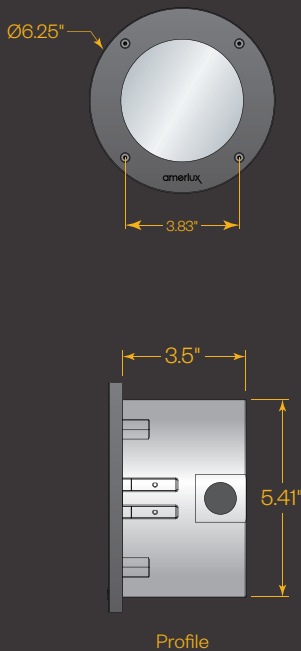

Application:

Designed for new construction in interior or exterior hollow walls or poured concrete.

Construction:

- Electrical grade cast aluminum housing
- Internal optical chamber
- Cast aluminum faceplate
- 1/8" tempered opal glass lens

Driver:

- Drive Current (175, 350 or 700mA)
- 2.5kv surge protection
- Fully potted
- Input voltage 120v-277v auto-sensing
- 0-10v dimmable down to 10%

ETL listed, suitable for wet locations.

Optics:

Individually sealed optical chamber insures LEDs are secure independent of the installation of the back box.

Finish:

Premium quality thermoset polyester powdercoated faceplate for a durable finish.

ANT - Anthracite Gray	BLK - Satin Black
CLB - Classic Bronze	SLV - Silver
WHT - White	CSTM - Custom