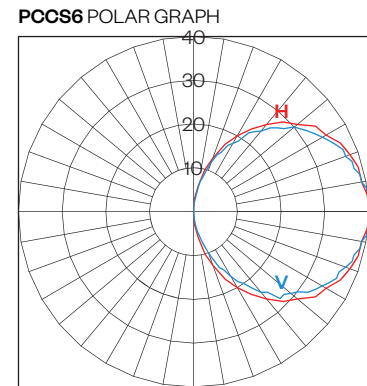

Performance Detail

Performance Chart

Performance Code	CCT	Approx. Lumens	Drive Current	Nominal Input Power
L27	2700K	118	175mA	3.4W
L30	3000K	124		
L40	4000K	133		
H27	2700K	236	350mA	6.3W
H30	3000K	248		
H40	4000K	265		
VH27	2700K	418	700mA	12.6W
VH30	3000K	439		
VH40	4000K	470