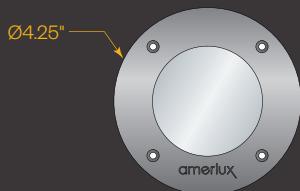

Passo CR

4" Stainless Steel Soft Glow
LED Recessed Wall Luminaire

PCSS4

Features

The Passo family of luminaires includes high quality, architecturally relevant fixtures suitable for use in both outdoor or indoor applications. All members of the Passo family feature an independently sealed optical chamber and fully potted driver. These features are especially beneficial in exterior applications as they help compensate for the challenges in getting a good seal between a pre-installed back box and the faceplate as well as those challenges in fully sealing the conduit system. Each luminaire is available in a choice of two output levels to help tailor the desired illuminance to the project and a standard 0-10v dimmable driver allows even further flexibility.

Product Overview

Wattage:	Up to 5.4W
Lumen Output:	Up to 143 lm
Color Temp:	2,700K / 3,000K / 4,000K
Dimming:	0-10v down to 10%

PROJECT:

TYPE:

Application:

Designed for new construction in interior or exterior hollow walls or poured concrete.

Construction:

- Die-cast aluminum housing with protective powdercoat finish
- Sealed die-cast aluminum internal optical chamber
- Stainless steel faceplate (316L)
- 1/8" tempered glass lens with opal coating