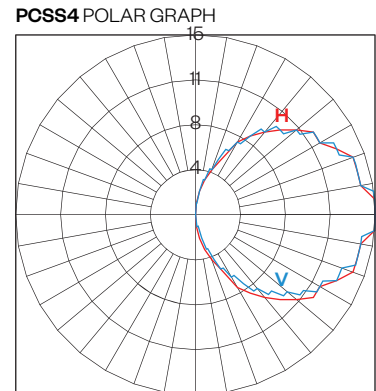

Performance Chart

Performance Code	CCT	Approx. Lumens	Drive Current	Nominal Input Power
L27	2700K	40	100mA	1.5W
L30	3000K	42		
L40	4000K	46		
H27	2700K	70	175mA	2.7W
H30	3000K	74		
H40	4000K	81		
VH27	2700K	124	350mA	5.4W
VH30	3000K	131		
VH40	4000K	143		