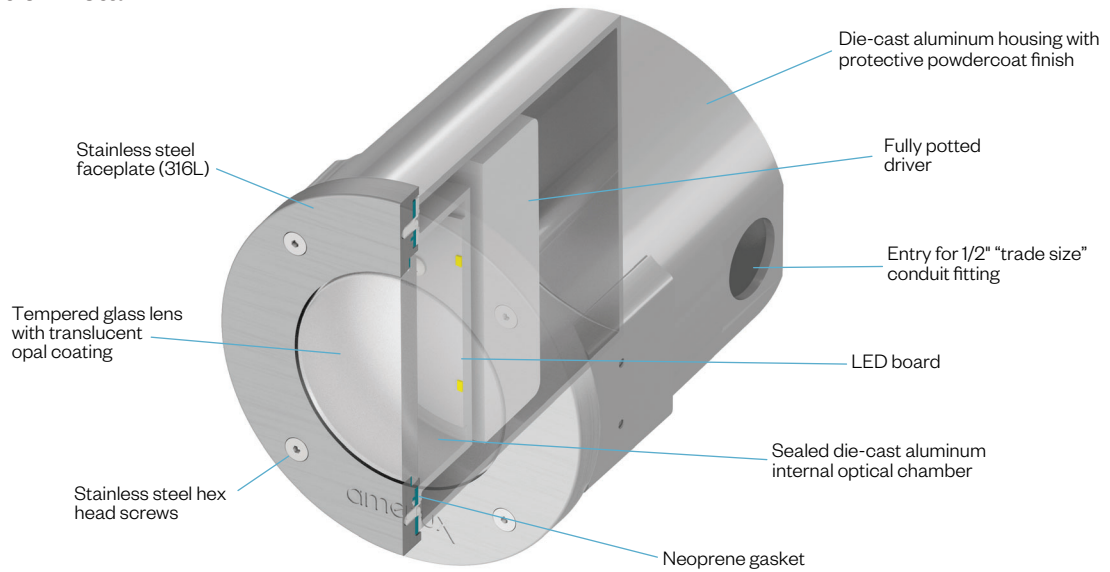

Passo CR

4" Stainless Steel Soft Glow LED
Recessed Wall Luminaire

Passo CR 4" Stainless Steel Soft Glow LED Recessed Wall Luminaire

PROJECT:

TYPE:

Construction Detail