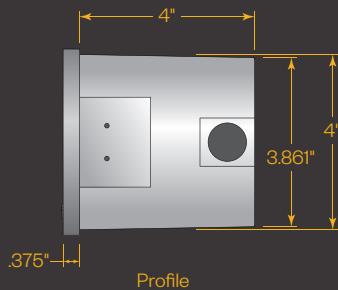

Passo CR

4" Stainless Steel Soft Glow
LED Recessed Wall Luminaire

Features

The Passo family of luminaires includes high quality, architecturally relevant fixtures suitable for use in both outdoor or indoor applications. All members of the Passo family feature an independently sealed optical chamber and fully potted driver. These features are especially beneficial in exterior applications as they help compensate for the challenges in getting a good seal between a pre-installed back box and the faceplate as well as those challenges in fully sealing the conduit system. Each luminaire is available in a choice of two output levels to help tailor the desired illuminance to the project and a standard 0-10v dimmable driver allows even further flexibility.

Product Overview

Wattage:	Up to 5.4W
Lumen Output:	Up to 143 lm
Color Temp:	2,700K / 3,000K / 4,000K
Dimming:	0-10v down to 10%

PROJECT:

TYPE:

Application:

Designed for new construction in interior or exterior hollow walls or poured concrete.

Construction:

- Die-cast aluminum housing with protective powdercoat finish
- Sealed die-cast aluminum internal optical chamber
- Stainless steel faceplate (316L)
- 1/8" tempered glass lens with opal coating

Driver:

- Drive Current (100, 175, or 350mA)
- 2.5kv surge protection
- Fully potted
- Input voltage 120v-277v auto-sensing
- 0-10v dimmable down to 10%

Lorem ipsum

ETL listed, suitable for wet locations.

Optics:

Individually sealed optical chamber insures LEDs are secure independent of the installation of the back box.

PCSG4

An optional crossguard faceplate is available. This faceplate must be specified at the time of order.