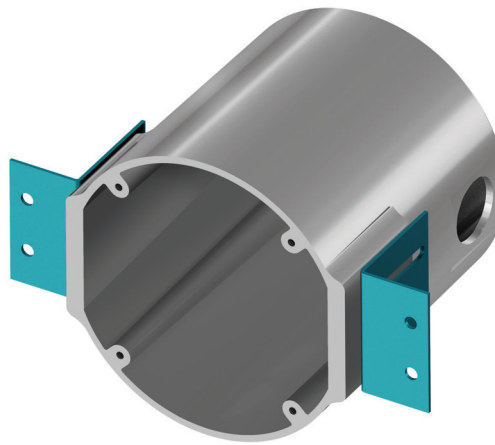

Passo CR

4" Stainless Steel Soft Glow
LED Recessed Wall Luminaire

PCSS4

Features

The Passo family of luminaires includes high quality, architecturally relevant fixtures suitable for use in both outdoor or indoor applications. All members of the Passo family feature an independently sealed optical chamber and fully potted driver. These features are especially beneficial in exterior applications as they help compensate for the challenges in getting a good seal between a pre-installed back box and the faceplate as well as those challenges in fully sealing the conduit system. Each luminaire is available in a choice of two output levels to help tailor the desired illuminance to the project and a standard 0-10v dimmable driver allows even further flexibility.

Construction:

- Die-cast aluminum housing with protective powdercoat finish
- Sealed die-cast aluminum internal optical chamber
- Stainless steel faceplate (316L)
- 1/8" tempered glass lens with opal coating

Optics:

Individually sealed optical chamber insures LEDs are secure independent of the installation of the back box.

PCSG4

An optional crossguard faceplate is available. This faceplate must be specified at the time of order.

Passo CR 4" Stainless Steel Soft Glow LED Recessed Wall Luminaire

PROJECT:

TYPE:

Construction Detail

Application Brackets:

(Included)

Horizontal Brackets
(Hollow Wall)

Performance Detail