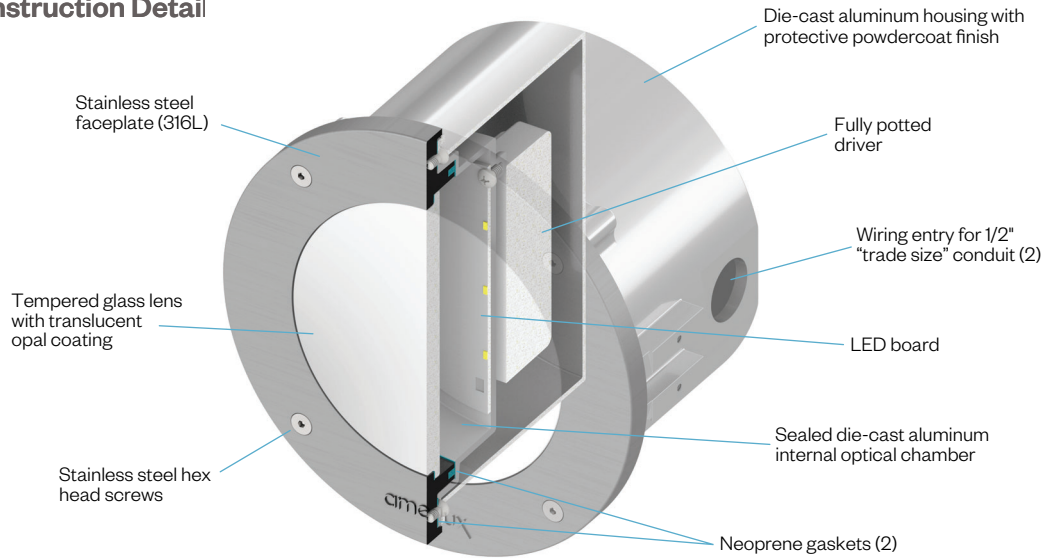

Passo CR

6" Stainless Steel Soft Glow LED
Recessed Wall Luminaire

Passo CR 6" Stainless Steel Soft Glow LED Recessed Wall Luminaire

PROJECT:

TYPE:

Construction Detail