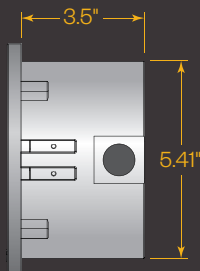

Product Overview

Wattage:	Up to 12.6W
Lumen Output:	Up to 470 lm
Color Temp:	2,700K / 3,000K / 4,000K
Dimming:	0-10v down to 10%

PROJECT:

TYPE:

Profile

Application:

Designed for new construction in interior or exterior hollow walls or poured concrete.

Construction:

- Die-cast aluminum housing with protective powdercoat finish
- Sealed die-cast aluminum internal optical chamber
- Stainless steel faceplate (316L)
- 1/8" tempered glass lens with opal coating