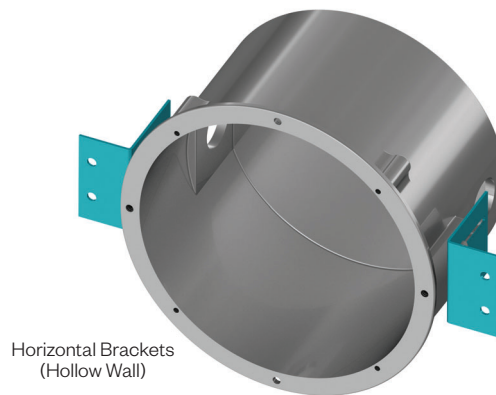

Construction:

- Die-cast aluminum housing with protective powdercoat finish
- Sealed die-cast aluminum internal optical chamber
- Stainless steel faceplate (316L)
- 1/8" tempered glass lens with opal coating

Passo CR 6" Stainless Steel Soft Glow LED Recessed Wall Luminaire

PROJECT:

TYPE:

Construction Detail

Application Brackets:

(Included)

Performance Detail

Performance Chart