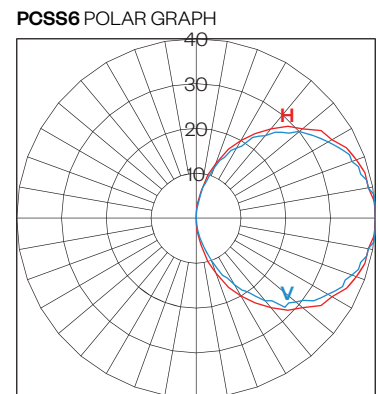

Performance Detail

Performance Chart

Performance Code	CCT	Approx. Lumens	Drive Current	Nominal Input Power
L27	2700K	118	175mA	3.4W
L30	3000K	124		
L40	4000K	133		
H27	2700K	236	350mA	6.3W
H30	3000K	248		
H40	4000K	265		
VH27	2700K	418	700mA	12.6W
VH30	3000K	439		
VH40	4000K	470