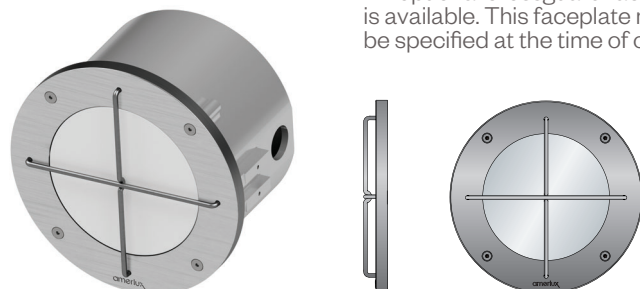

Passo CR

6" Stainless Steel Soft Glow
LED Recessed Wall Luminaire

PCSS6

Features

The Passo family of luminaires includes high quality, architecturally relevant fixtures suitable for use in both outdoor or indoor applications. All members of the Passo family feature an independently sealed optical chamber and fully potted driver. These features are especially beneficial in exterior applications as they help compensate for the challenges in getting a good seal between a pre-installed back box and the faceplate as well as those challenges in fully sealing the conduit system. Each luminaire is available in a choice of two output levels to help tailor the desired illuminance to the project and a standard 0-10v dimmable driver allows even further flexibility.

Construction:

- Die-cast aluminum housing with protective powdercoat finish
- Sealed die-cast aluminum internal optical chamber
- Stainless steel faceplate (316L)
- 1/8" tempered glass lens with opal coating

Driver:

- Drive Current (175, 350 or 700mA)
- 2.5kv surge protection
- Fully potted
- Input voltage 120v-277v auto-sensing
- 0-10v dimmable down to 10%

ETL listed, suitable for wet locations.

Optics:

Individually sealed optical chamber insures LEDs are secure independent of the installation of the back box.

PCSG6

An optional crossguard faceplate is available. This faceplate must be specified at the time of order.

Passo CR

6" Stainless Steel Soft Glow LED
Recessed Wall Luminaire

PROJECT:

TYPE:

Ordering Information