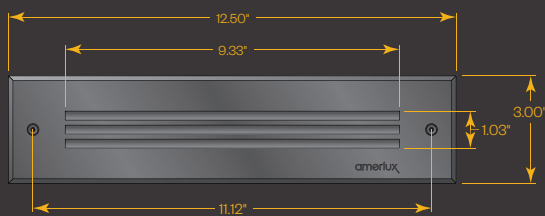

Application:

Designed for new construction in steps and wall-mounted applications.

Construction:

- Electrical grade PVC housing
- Internal optical chamber
- Cast aluminum faceplate
- 1/8" tempered opal glass lens

Driver:

- Drive Current (175, 350, or 700mA)
- 2.5kv surge protection
- Fully potted
- Input voltage 120v-277v auto-sensing
- 0-10v dimmable down to 10%

ETL listed, suitable for wet locations.

Optics:

Individually sealed optical chamber with neoprene gasket insures LEDs are secure independent of the installation of the back box.

Amber option:

PRCL12-AL: 116 mW
PRCL12-AH: 233 mW

Finish:

Premium quality thermoset polyester powdercoat for a durable finish.

(*Not Wildlife Lighting Certified with AMBER CCT)

ANT - Anthracite Gray	*SLV - Silver
BLK - Satin Black	*WHT - White
CLB - Classic Bronze	CSTM - Custom