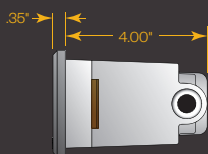

Profile

Application:

Designed for new construction in steps and wall-mounted applications.

Construction:

- Electrical grade PVC housing
- Internal optical chamber
- Cast aluminum faceplate
- 1/8" tempered opal glass lens

Driver:

- Drive Current (175, 350, or 700mA)
- 2.5kv surge protection
- Fully potted
- Input voltage 120v-277v auto-sensing
- 0-10v dimmable down to 10%

ETL listed, suitable for wet locations.

Optics:

Individually sealed optical chamber with neoprene gasket insures LEDs are secure independent of the installation of the back box.

Amber option:

PRCL12-AL: 116 mW
PRCL12-AH: 233 mW

Finish:

Premium quality thermoset polyester powdercoat for a durable finish.

(*Not Wildlife Lighting Certified with AMBER CCT)

ANT - Anthracite Gray	*SLV - Silver
BLK - Satin Black	*WHT - White
CLB - Classic Bronze	CSTM - Custom