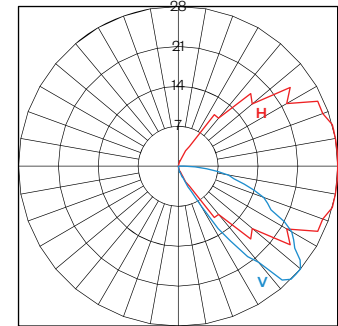

## Performance Detail

PSCL12/H30 POLAR GRAPH