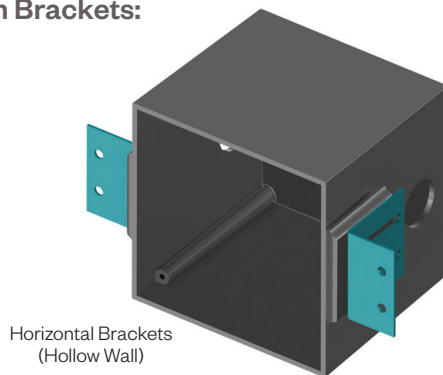

Application Brackets:

(Included)