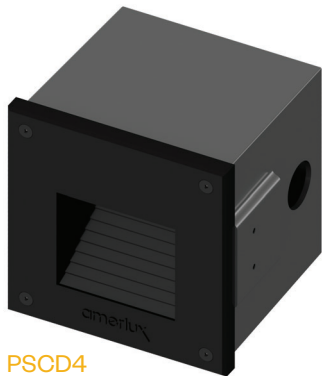

Passo SQ

4" Directional LED Recessed Wall Luminaire

PSCD4

Features

The Passo family of luminaires includes high quality, architecturally relevant fixtures suitable for use in both outdoor or indoor applications. All members of the Passo family feature an independently sealed optical chamber and fully potted driver. These features are especially beneficial in exterior applications as they help compensate for the challenges in getting a good seal between a pre-installed back box and the faceplate as well as those challenges in fully sealing the conduit system. Each luminaire is available in a choice of two output levels to help tailor the desired illuminance to the project and a standard 0-10v dimmable driver allows even further flexibility.

Product Overview

Wattage:	Up to 5.4W
Lumen Output:	Up to 94 lm
Color Temp:	2,700K / 3,000K / 4,000K / AMBER
Dimming:	0-10v down to 10%

PROJECT:

TYPE:

Application:

Designed for new construction in interior or exterior hollow walls or poured concrete.

Construction:

- Die-cast aluminum housing with protective powdercoat finish
- Sealed die-cast aluminum internal optical chamber
- Die-cast aluminum faceplate
- 1/8" tempered frosted glass lens

Driver:

- Drive Current (100, 175, or 350mA)
- 2.5kv surge protection
- Fully potted
- Input voltage 120v-277v auto-sensing
- 0-10v dimmable down to 10%

ETL listed, suitable for wet locations.

Optics:

Individually sealed optical chamber insures LEDs are secure independent of the installation of the back box.

Amber option:

PSCD4-AL: 216 mW

PSCD4-AH: 316 mW

Finish: