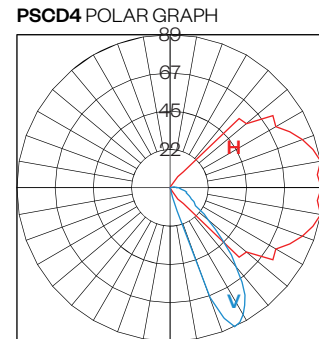

(Included)

Performance Detail

Performance Chart

Performance Code	CCT	Approx. Lumens	Drive Current	Nominal Input Power
L27	2700K	30	100mA	1.5W
L30	3000K	37		
L40	4000K	40		
H27	2700K	40	175mA	2.7W
H30	3000K	50		
H40	4000K	53		
VH27	2700K	70	350mA	5.4W
VH30	3000K	88		
VH40	4000K	94		