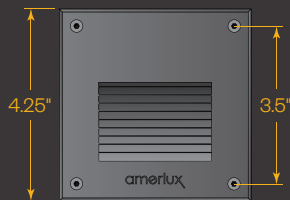

Product Overview

Wattage:	Up to 5.4W
Lumen Output:	Up to 94 lm
Color Temp:	2,700K / 3,000K / 4,000K / AMBER
Dimming:	0-10v down to 10%

PROJECT:

TYPE:

Application:

Designed for new construction in interior or exterior hollow walls or poured concrete.