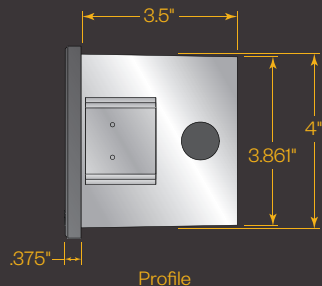

Application:

Designed for new construction in interior or exterior hollow walls or poured concrete.

Construction:

- Die-cast aluminum housing with protective powdercoat finish
- Sealed die-cast aluminum internal optical chamber
- Die-cast aluminum faceplate
- 1/8" tempered frosted glass lens

Driver:

- Drive Current (100, 175, or 350mA)
- 2.5kv surge protection
- Fully potted
- Input voltage 120v-277v auto-sensing
- 0-10v dimmable down to 10%

ETL listed, suitable for wet locations.

Optics:

Individually sealed optical chamber insures LEDs are secure independent of the installation of the back box.

Amber option:

PSCD4-AL: 216 mW

PSCD4-AH: 316 mW

Finish:

Premium quality thermoset polyester powdercoated faceplate for a durable finish.

ANT - Anthracite Gray
CLB - Classic Bronze
WHT - White

BLK - Satin Black
SLV - Silver
CSTM - Custom