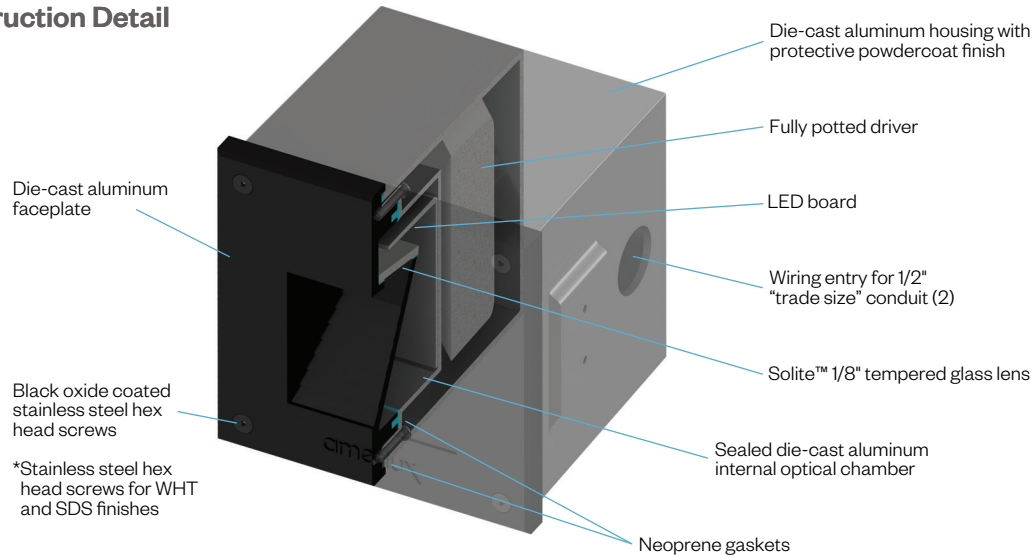

Model
SQBX-4

The backbox can be shipped ahead of the steplight upon request.

Passo SQ

4" Directional LED
Recessed Wall Luminaire

PROJECT:

TYPE:

Construction Detail

Application Brackets: