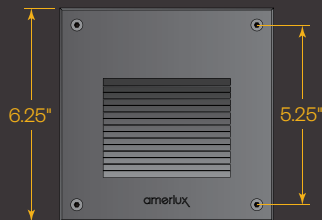

Profile

Application:

Designed for new construction in interior or exterior hollow walls or poured concrete.

Construction:

- Die-cast aluminum housing with protective powdercoat finish
- Sealed die-cast aluminum internal optical chamber
- Die-cast aluminum faceplate
- Solite™ 1/8" clear tempered solite glass lens

Driver:

- Drive Current (175, 350 or 700mA)
- 2.5kv surge protection
- Fully potted
- Input voltage 120v-277v auto-sensing
- 0-10v dimmable down to 10%

ETL listed, suitable for wet locations.

Optics:

Individually sealed optical chamber insures LEDs are secure independent of the installation of the back box.

Amber option:

PSCD6-AL: 383.3mW
PSCD6-AH: 300mW

Finish:

Premium quality thermoset polyester powdercoated faceplate for a durable finish.

ANT - Anthracite Gray	BLK - Satin Black
CLB - Classic Bronze	SLV - Silver
WHT - White	CSTM - Custom