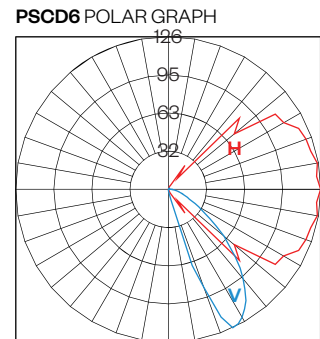

Performance Detail

Performance Chart

Performance Code	OCT	Approx. Lumens	Drive Current	Nominal Input Power
L27	2700K	68	175mA	4.2W
L30	3000K	71		
L40	4000K	76		
H27	2700K	95	350mA	8.1W
H30	3000K	100		
H40	4000K	106		
VH27	2700K	168	700mA	16.2W
VH30	3000K	177		
VH40	4000K	188		

Amber Option

Model Code	Output
PSCD6-AL	383.3mW
PSCD6-AH	300mW