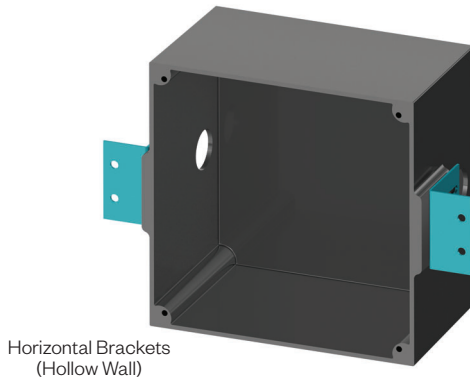

Application Brackets:

(Included)