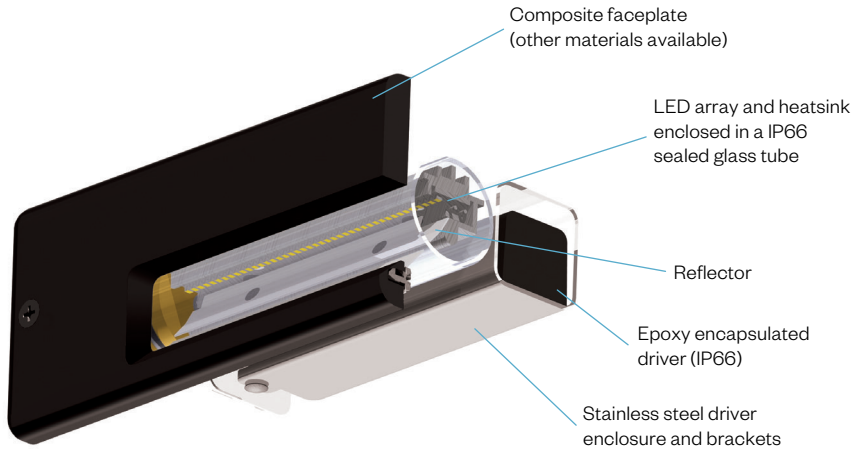

Construction Detail