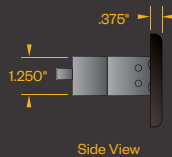

### Product Overview

Wattage:	8W
Lumen Output:	205 lm
Color Temp:	3,000K / 3,500K / 4,000K

PROJECT:

TYPE: