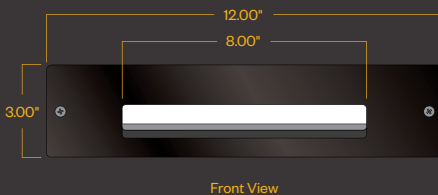

### Product Overview

Wattage:	8W
Lumen Output:	205 lm
Color Temp:	3,000K / 3,500K / 4,000K

PROJECT:

TYPE: