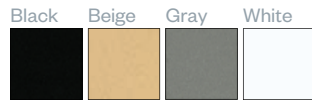

### Faceplate Color:

- BG** - Beige
- BK** - Black
- GY** - Dark Gray
- WH** - White

Brushed Stainless Steel

## Available Faceplates

Solid Color Composite  
(Standard)

Stainless Steel (**SS**)

1/8" thick  
304 Grade