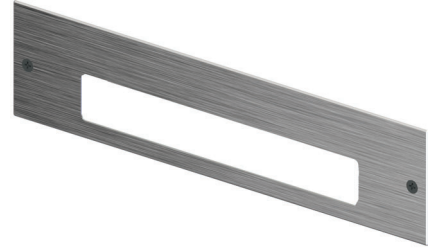

Stainless Steel (**SS**)

1/8" thick
304 Grade