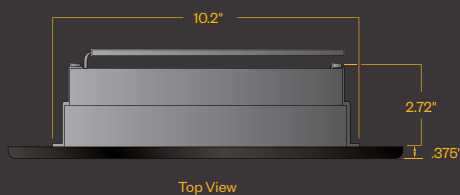

### Product Overview

Wattage:	8W
Lumen Output:	205 lm
Color Temp:	3,000K / 3,500K / 4,000K

PROJECT:

TYPE: