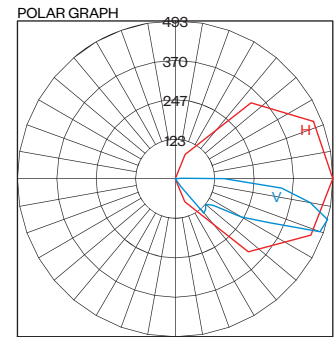

Performance Detail

Ordering Information

Model	Faceplate Color	Ordering Code	CCT	Approx. Lumens	Total Efficacy	Nominal Input Power
PSLTR12	BG - Beige BK - Black GY - Dark Gray WH - White	2F30	3000 K	344	86 Lm/W	8W
		2F35	3500 K	352	88 Lm/W	
		2F40	4000 K	410	102 Lm/W	
PSLTR12-SS	Brushed Stainless Steel					

Ordering options shown as **BOLD**