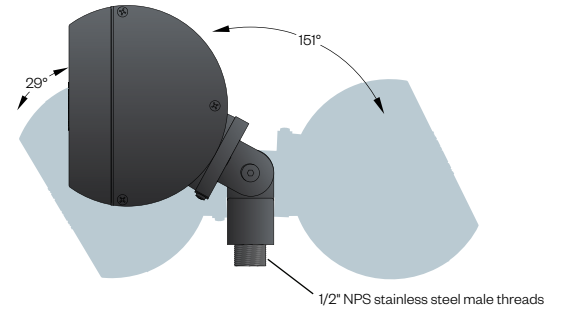

Varieta

Single Array LED Flood Light

PROJECT:

TYPE:

Accessories:

Mounting:

Mounting Accessories:

Order Separately

Ordering Information

Light Distribution	CCT	CRI	Approx. Lumens	Total Efficacy
NSP	30 (3,000K)	80	2,580	83 Lm/W
	40 (4,000K)	80	2,940	94 Lm/W
	50 (5,000K)	70	3,020	97 Lm/W
HMS VMS	30 (3,000K)	80	2,340	75 Lm/W
	40 (4,000K)	80	2,670	86 Lm/W
	50 (5,000K)	70	2,740	88 Lm/W
HWS VWS	30 (3,000K)	80	2,260	72 Lm/W
	40 (4,000K)	80	2,580	83 Lm/W
	50 (5,000K)	70	2,640	85 Lm/W
SQS	30 (3,000K)	80	2,270	73 Lm/W
	40 (4,000K)	80	2,580	82 Lm/W
	50 (5,000K)	70	2,650	85 Lm/W
MFL	30 (3,000K)	80	2,710	87 Lm/W
	40 (4,000K)	80	3,090	99 Lm/W
	50 (5,000K)	70	3,170	102 Lm/W
HMF VMF	30 (3,000K)	80	2,490	80 Lm/W
	40 (4,000K)	80	2,840	91 Lm/W
	50 (5,000K)	70	2,920	94 Lm/W
HWF VWF	30 (3,000K)	80	2,420	78 Lm/W
	40 (4,000K)	80	2,760	89 Lm/W
	50 (5,000K)	70	2,830	91 Lm/W
SQF	30 (3,000K)	80	2,460	79 Lm/W
	40 (4,000K)	80	2,800	90 Lm/W
	50 (5,000K)	70	2,870	92 Lm/W