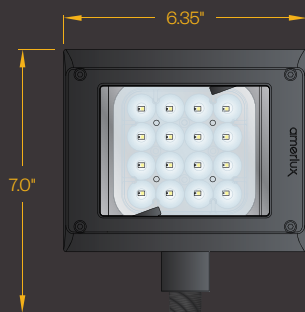

Construction:

- Die-Cast aluminum faceplate
- Extruded aluminum housing
- IP67 sealed optical module

Mounting:

- Cast aluminum pivot
- 180° tilt
- 360° rotation

Electrical:

- Integral driver
- Input voltage 120v-277v auto-sensing
- Power consumption 31W
- 1/2" NPT wire entry
- Dimming is standard

Accessories:

EGS -Ext Glare Shield

Mounting Accessories:

- **GSP17** -Ground Stake
- **PMBS-2-18** -Pole Mount
- **WMS14** -Wall Mount

Optics:

- Lumen maintenance: 70% @ 50,000 hours
- 1 lens module containing 16 LEDs available in a number of symmetric or asymmetric axial beam spread patterns

Ambient Operating Range:

-30°C to 40°C

Weight:

5 lbs

EPA:

0.25

ETL listed, suitable for wet locations.

Finish:

Premium quality thermoset polyester powdercoat for a durable finish in the following:

- **BLK** -Satin Black
- **CLB** -Classic Bronze
- **GRN** -Green

- **TBK** -Textured Black
- **WHT** -White